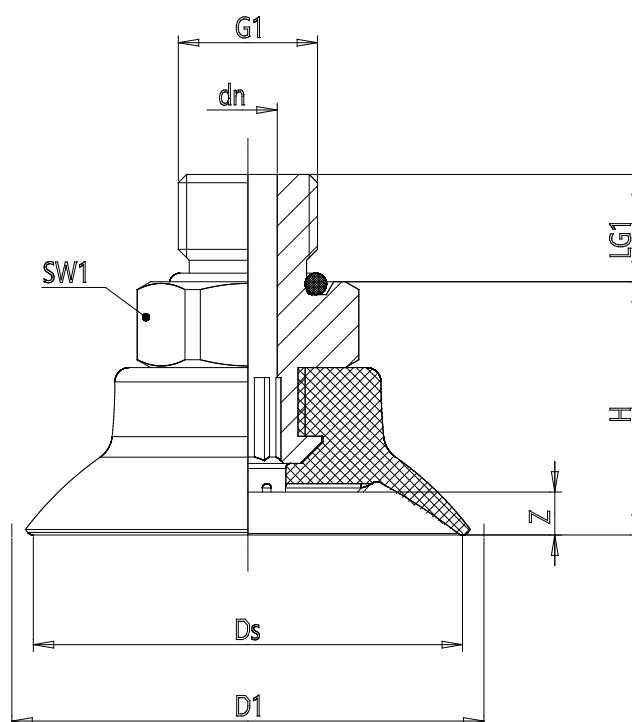

Series VSCF round flat suction pad - Serie VSCF

Product code: VSCF-0250S-1/8M

Datasheet creation date: 10/03/2025 12:21

Check the most updated document online [click here](#)

TECHNICAL DATA

Series	VS
Shape	C = circular
Version	F = flat
Diameters	0250
Materials	S = Silicone
Thread size	G1/8
Thread type	M = Maschio

Series VSCF round flat suction pad - Serie VSCF

Product code: VSCF-0250S-1/8M

DIMENSIONS

G1	1/8
D1 (mm)	28.2
DN (mm)	4.1
DS (mm)	25.0
H (mm)	17.2
LG1 (mm)	7.5
SW1 (mm)	14
Z (mm)	2.5
Suction pad	VSCF 0250*
Nipple	NPS-G-1/8-M