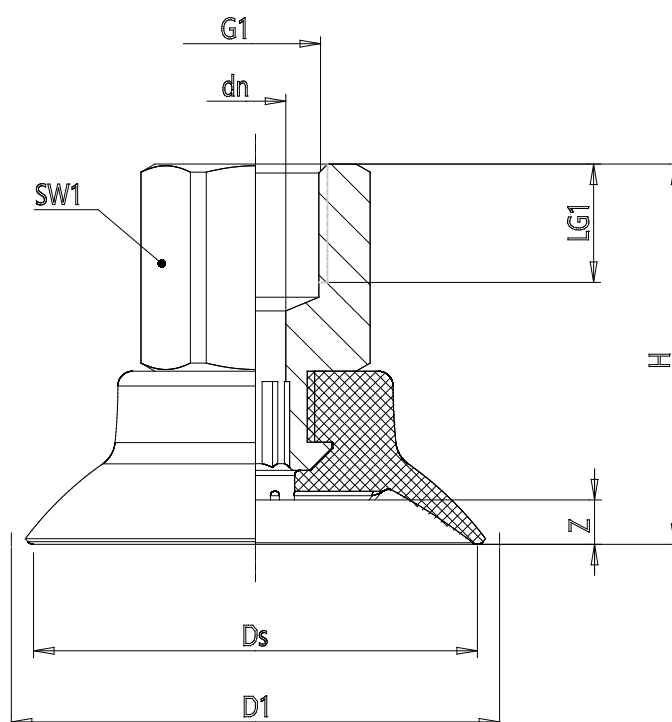

## Series VSCF round flat suction pad - Serie VSCF

Product code: VSCF-0300N-1/8F

Datasheet creation date: 10/03/2025 12:19

Check the most updated document online [click here](#)

### TECHNICAL DATA

<b>Series</b>	VS
<b>Shape</b>	C = circular
<b>Version</b>	F = flat
<b>Diameters</b>	0300
<b>Materials</b>	N = NBR
<b>Thread size</b>	G1/8
<b>Thread type</b>	F = Femmina

## Series VSCF round flat suction pad - Serie VSCF

Product code: VSCF-0300N-1/8F

### DIMENSIONS

<b>G1</b>	1/8
<b>D1 (mm)</b>	33.3
<b>DN (mm)</b>	4.1
<b>DS (mm)</b>	30.0
<b>H (mm)</b>	25.7
<b>LG1 (mm)</b>	8.0
<b>SW1 (mm)</b>	14
<b>Z (mm)</b>	3.0
<b>Suction pad</b>	VSCF 0300*
<b>Nipple</b>	NPS-G-1/8-F