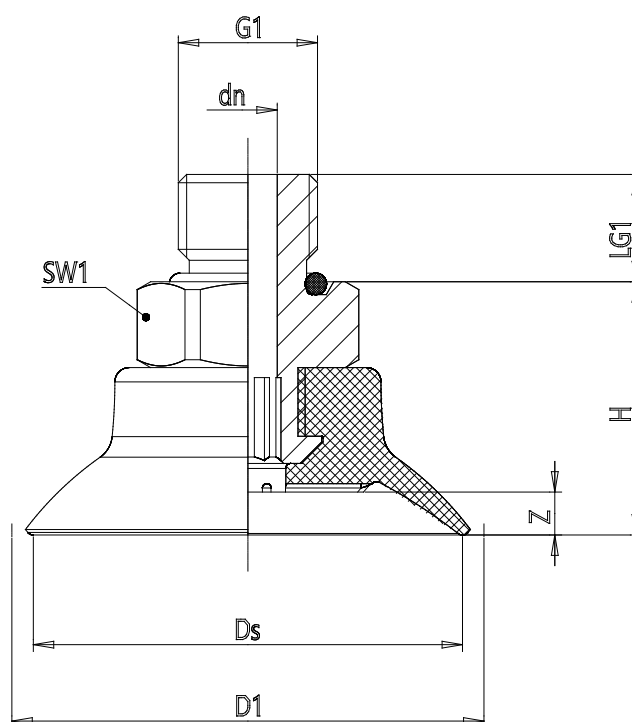

Series VSCF round flat suction pad - Serie VSCF

Product code: VSCF-0300N-1/8M

Datasheet creation date: 10/03/2025 12:19

Check the most updated document online [click here](#)

TECHNICAL DATA

Series	VS
Shape	C = circular
Version	F = flat
Diameters	0300
Materials	N = NBR
Thread size	G1/8
Thread type	M = Maschio

Series VSCF round flat suction pad - Serie VSCF

Product code: VSCF-0300N-1/8M

DIMENSIONS

G1	1/8
D1 (mm)	33.3
DN (mm)	4.1
DS (mm)	30.0
H (mm)	17.7
LG1 (mm)	7.5
SW1 (mm)	14
Z (mm)	3.0
Suction pad	VSCF 0300*
Nipple	NPS-G-1/8-M