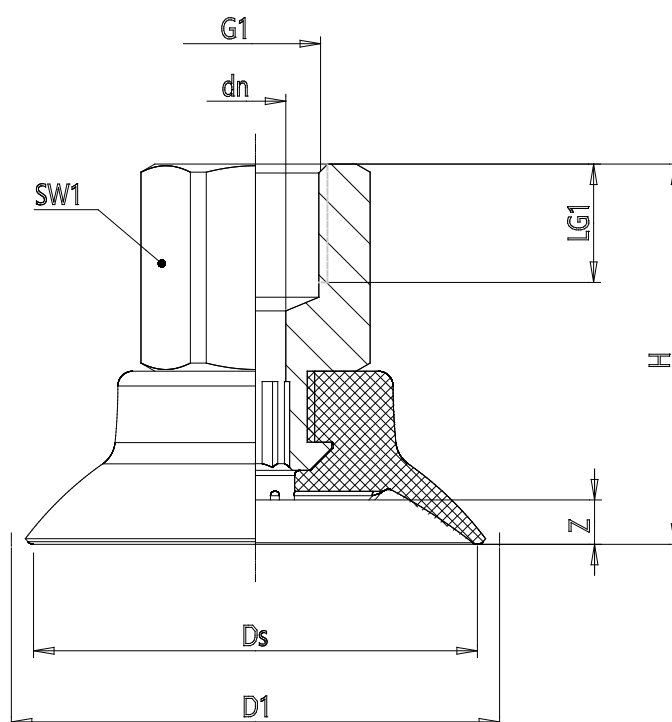

Series VSCF round flat suction pad - Serie VSCF

Product code: VSCF-0300S-1/8F

Datasheet creation date: 10/03/2025 12:21

Check the most updated document online [click here](#)

TECHNICAL DATA

Series	VS
Shape	C = circular
Version	F = flat
Diameters	0300
Materials	S = Silicone
Thread size	G1/8
Thread type	F = Femmina

Series VSCF round flat suction pad - Serie VSCF

Product code: VSCF-0300S-1/8F

DIMENSIONS

G1	1/8
D1 (mm)	33.3
DN (mm)	4.1
DS (mm)	30.0
H (mm)	25.7
LG1 (mm)	8.0
SW1 (mm)	14
Z (mm)	3.0
Suction pad	VSCF 0300*
Nipple	NPS-G-1/8-F