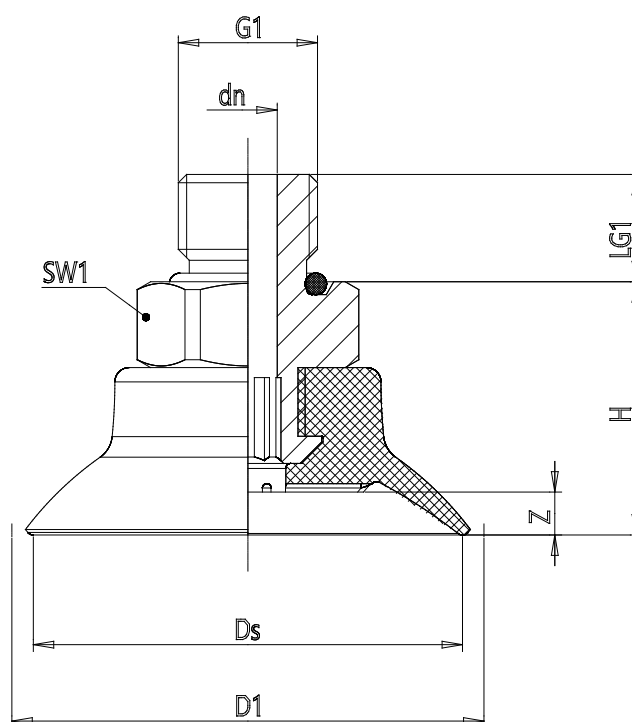

Series VSCF round flat suction pad - Serie VSCF

Product code: VSCF-0300S-1/8M

Datasheet creation date: 10/03/2025 12:21

Check the most updated document online [click here](#)

TECHNICAL DATA

Series	VS
Shape	C = circular
Version	F = flat
Diameters	0300
Materials	S = Silicone
Thread size	G1/8
Thread type	M = Maschio

Series VSCF round flat suction pad - Serie VSCF

Product code: VSCF-0300S-1/8M

DIMENSIONS

G1	1/8
D1 (mm)	33.3
DN (mm)	4.1
DS (mm)	30.0
H (mm)	17.7
LG1 (mm)	7.5
SW1 (mm)	14
Z (mm)	3.0
Suction pad	VSCF 0300*
Nipple	NPS-G-1/8-M