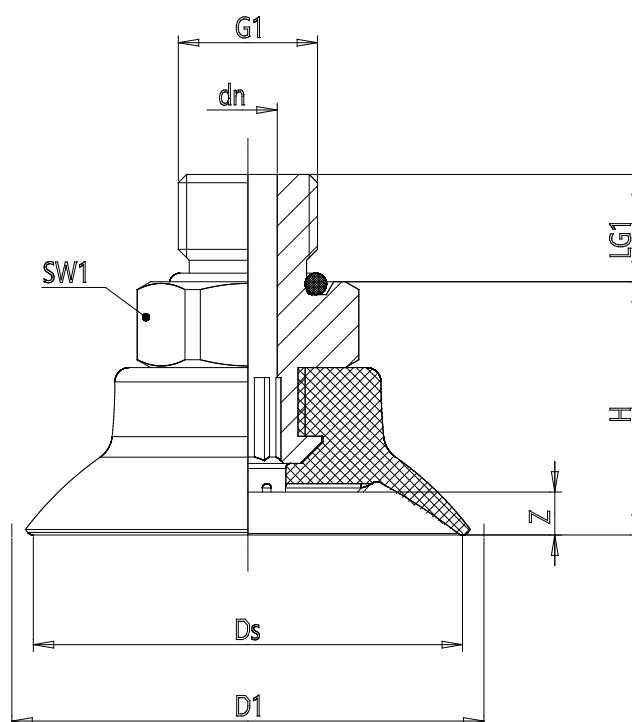

Series VSCF round flat suction pad - Serie VSCF

Product code: VSCF-0350N-1/8M

Datasheet creation date: 10/03/2025 12:20

Check the most updated document online [click here](#)

TECHNICAL DATA

Series	VS
Shape	C = circular
Version	F = flat
Diameters	0350
Materials	N = NBR
Thread size	G1/8
Thread type	M = Maschio

Series VSCF round flat suction pad - Serie VSCF

Product code: VSCF-0350N-1/8M

DIMENSIONS

G1	1/8
D1 (mm)	39.2
DN (mm)	4.1
DS (mm)	35.0
H (mm)	22.1
LG1 (mm)	7.5
SW1 (mm)	17
Z (mm)	3.5
Suction pad	VSCF 0350*
Nipple	NPS-E-1/8-M