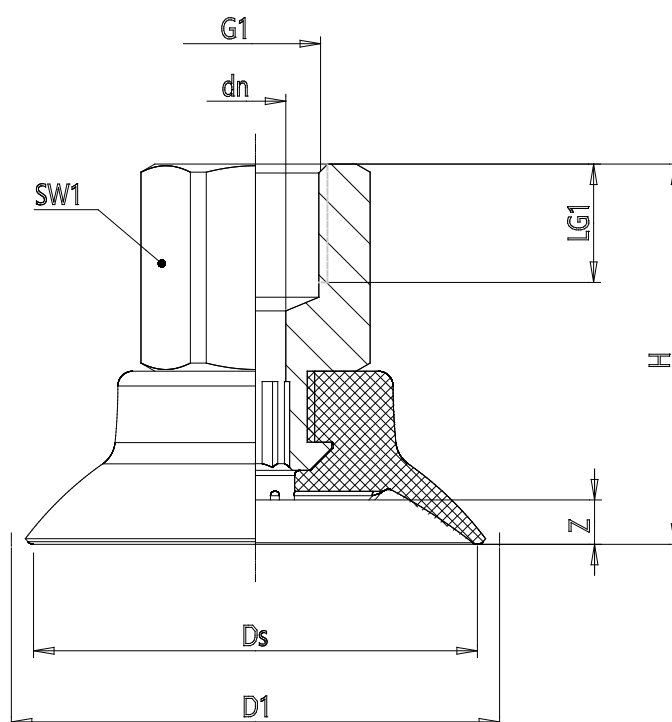

## Series VSCF round flat suction pad - Serie VSCF

Product code: VSCF-0350S-1/8F

Datasheet creation date: 10/03/2025 12:22

Check the most updated document online [click here](#)

### TECHNICAL DATA

<b>Series</b>	VS
<b>Shape</b>	C = circular
<b>Version</b>	F = flat
<b>Diameters</b>	0350
<b>Materials</b>	S = Silicone
<b>Thread size</b>	G1/8
<b>Thread type</b>	F = Femmina

## Series VSCF round flat suction pad - Serie VSCF

Product code: VSCF-0350S-1/8F

### DIMENSIONS

<b>G1</b>	1/8
<b>D1 (mm)</b>	39.2
<b>DN (mm)</b>	6.1
<b>DS (mm)</b>	35.0
<b>H (mm)</b>	28.9
<b>LG1 (mm)</b>	8.0
<b>SW1 (mm)</b>	17
<b>Z (mm)</b>	3.5
<b>Suction pad</b>	VSCF 0350*
<b>Nipple</b>	NPS-F-1/8-F