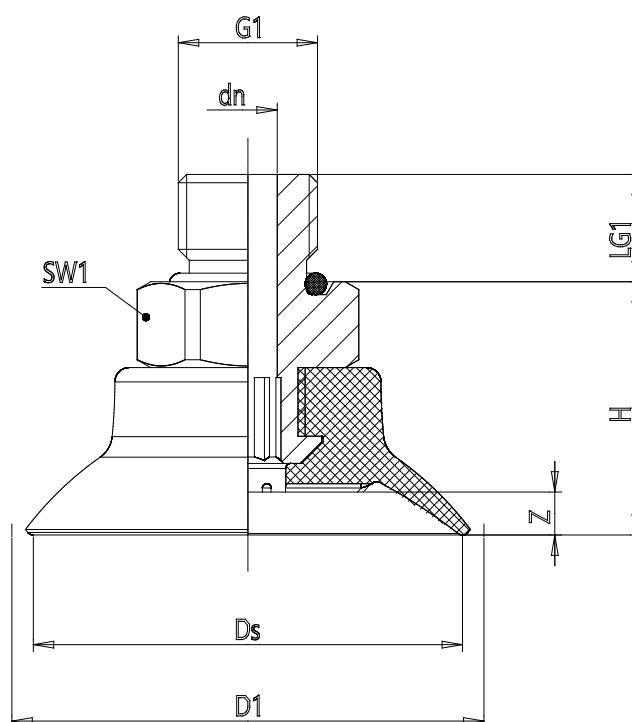

Series VSCF round flat suction pad - Serie VSCF

Product code: VSCF-0350S-1/8M

Datasheet creation date: 10/03/2025 12:22

Check the most updated document online [click here](#)

TECHNICAL DATA

Series	VS
Shape	C = circular
Version	F = flat
Diameters	0350
Materials	S = Silicone
Thread size	G1/8
Thread type	M = Maschio

Series VSCF round flat suction pad - Serie VSCF

Product code: VSCF-0350S-1/8M

DIMENSIONS

G1	1/8
D1 (mm)	39.2
DN (mm)	4.1
DS (mm)	35.0
H (mm)	22.1
LG1 (mm)	7.5
SW1 (mm)	17
Z (mm)	3.5
Suction pad	VSCF 0350*
Nipple	NPS-E-1/8-M