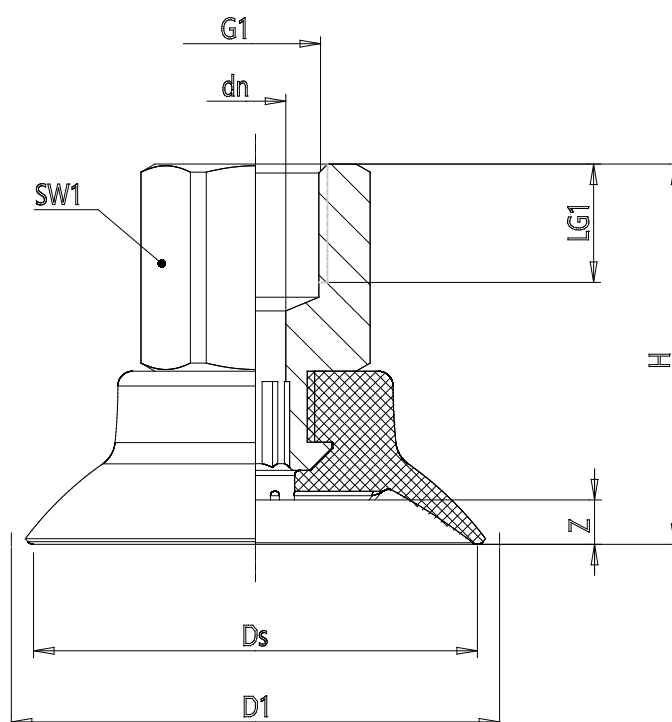

Series VSCF round flat suction pad - Serie VSCF

Product code: VSCF-0400S-1/8F

Datasheet creation date: 10/03/2025 12:22

Check the most updated document online [click here](#)

TECHNICAL DATA

Series	VS
Shape	C = circular
Version	F = flat
Diameters	0400
Materials	S = Silicone
Thread size	G1/8
Thread type	F = Femmina

Series VSCF round flat suction pad - Serie VSCF

Product code: VSCF-0400S-1/8F

DIMENSIONS

G1	1/8
D1 (mm)	44.0
DN (mm)	6.1
DS (mm)	40.0
H (mm)	30.0
LG1 (mm)	8.0
SW1 (mm)	17
Z (mm)	4.0
Suction pad	VSCF 0400*
Nipple	NPS-F-1/8-F