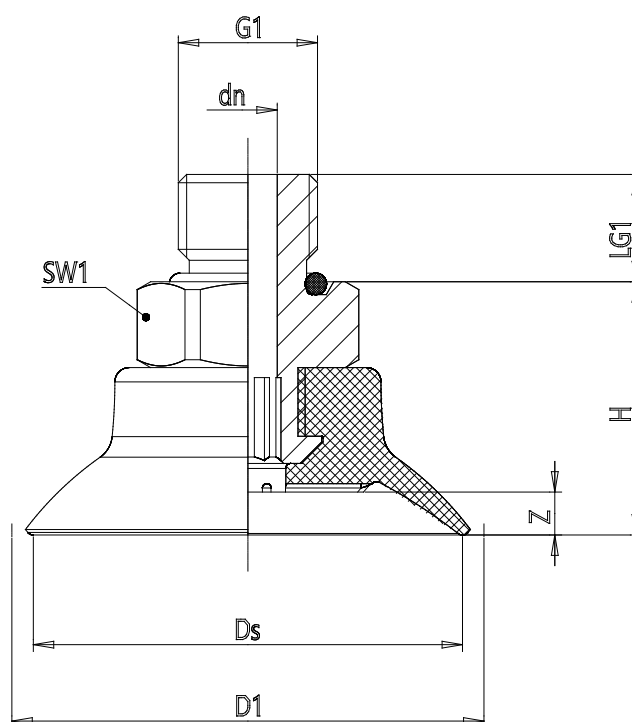

Series VSCF round flat suction pad - Serie VSCF

Product code: VSCF-0400S-1/8M

Datasheet creation date: 10/03/2025 12:22

Check the most updated document online [click here](#)

TECHNICAL DATA

Series	VS
Shape	C = circular
Version	F = flat
Diameters	0400
Materials	S = Silicone
Thread size	G1/8
Thread type	M = Maschio

Series VSCF round flat suction pad - Serie VSCF

Product code: VSCF-0400S-1/8M

DIMENSIONS

G1	1/8
D1 (mm)	44.0
DN (mm)	4.1
DS (mm)	40.0
H (mm)	23.2
LG1 (mm)	7.5
SW1 (mm)	17
Z (mm)	4.0
Suction pad	VSCF 0400*
Nipple	NPS-E-1/8-M