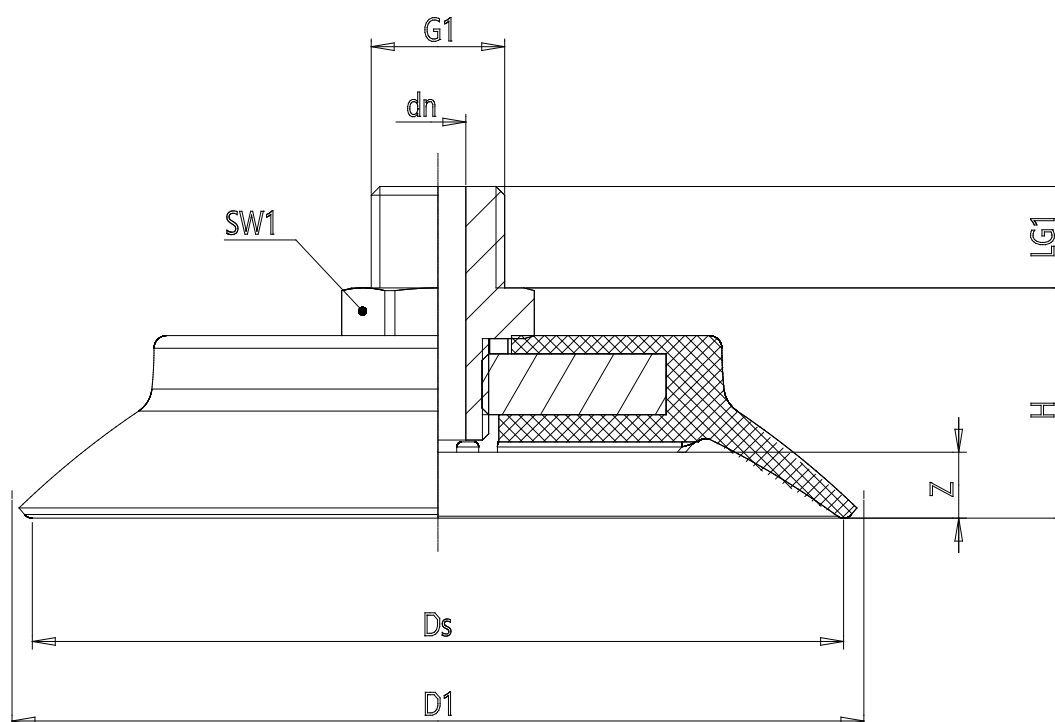

## Series VSCF round flat suction pad - Serie VSCF

Product code: VSCF-0500N-1/8M

Datasheet creation date: 10/03/2025 12:20

Check the most updated document online [click here](#)

### TECHNICAL DATA

<b>Series</b>	VS
<b>Shape</b>	C = circular
<b>Version</b>	F = flat
<b>Diameters</b>	0500
<b>Materials</b>	N = NBR
<b>Thread size</b>	G1/8
<b>Thread type</b>	M = Maschio

## Series VSCF round flat suction pad - Serie VSCF

Product code: VSCF-0500N-1/8M

### DIMENSIONS

<b>G1</b>	1/8
<b>D1 (mm)</b>	54.3
<b>DN (mm)</b>	4.1
<b>DS (mm)</b>	50.0
<b>H (mm)</b>	24.2
<b>LG1 (mm)</b>	7.5
<b>SW1 (mm)</b>	17
<b>Z (mm)</b>	5.0
<b>Suction pad</b>	VSCF 0500*
<b>Nipple</b>	NPS-E-1/8-M