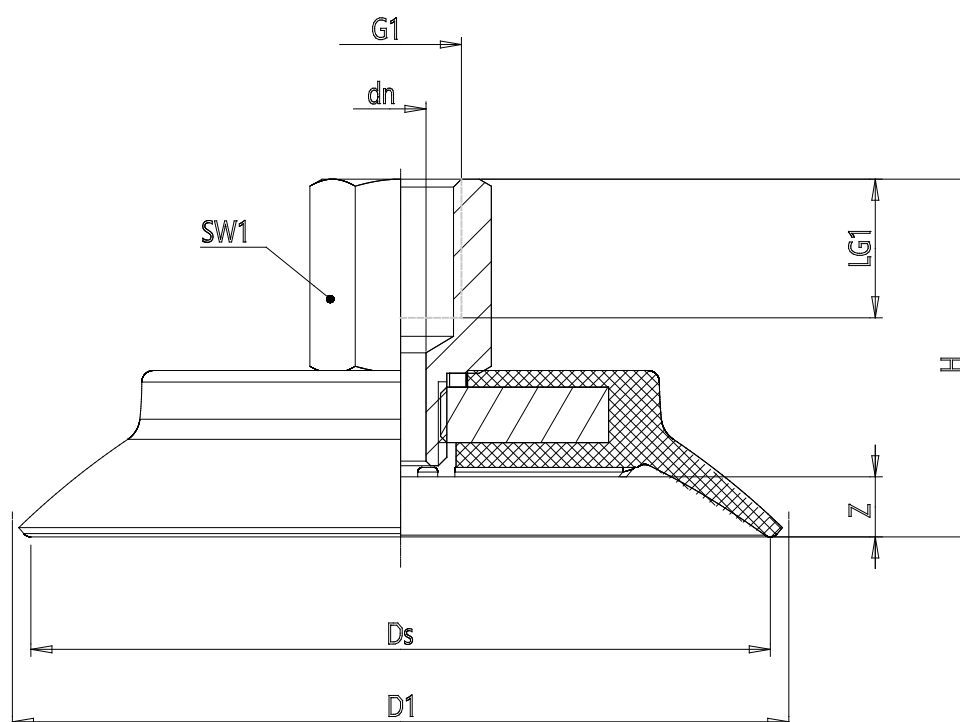

Series VSCF round flat suction pad - Serie VSCF

Product code: VSCF-0500S-1/8F

Datasheet creation date: 10/03/2025 12:22

Check the most updated document online [click here](#)

TECHNICAL DATA

Series	VS
Shape	C = circular
Version	F = flat
Diameters	0500
Materials	S = Silicone
Thread size	G1/8
Thread type	F = Femmina

Series VSCF round flat suction pad - Serie VSCF

Product code: VSCF-0500S-1/8F

DIMENSIONS

G1	1/8
D1 (mm)	54.3
DN (mm)	6.1
DS (mm)	50.0
H (mm)	31.0
LG1 (mm)	8.0
SW1 (mm)	17
Z (mm)	5.0
Suction pad	VSCF 0500*
Nipple	NPS-F-1/8-F