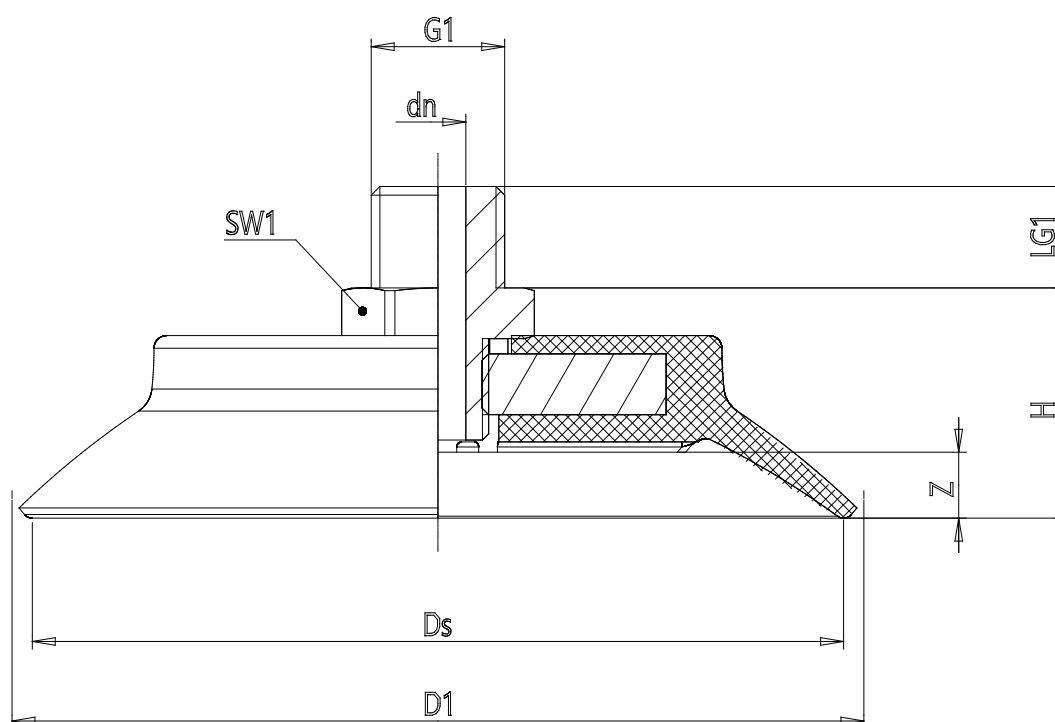

Series VSCF round flat suction pad - Serie VSCF

Product code: VSCF-0500S-1/8M

Datasheet creation date: 10/03/2025 12:22

Check the most updated document online [click here](#)

TECHNICAL DATA

Series	VS
Shape	C = circular
Version	F = flat
Diameters	0500
Materials	S = Silicone
Thread size	G1/8
Thread type	M = Maschio

Series VSCF round flat suction pad - Serie VSCF

Product code: VSCF-0500S-1/8M

DIMENSIONS

G1	1/8
D1 (mm)	54.3
DN (mm)	4.1
DS (mm)	50.0
H (mm)	24.2
LG1 (mm)	7.5
SW1 (mm)	17
Z (mm)	5.0
Suction pad	VSCF 0500*
Nipple	NPS-E-1/8-M