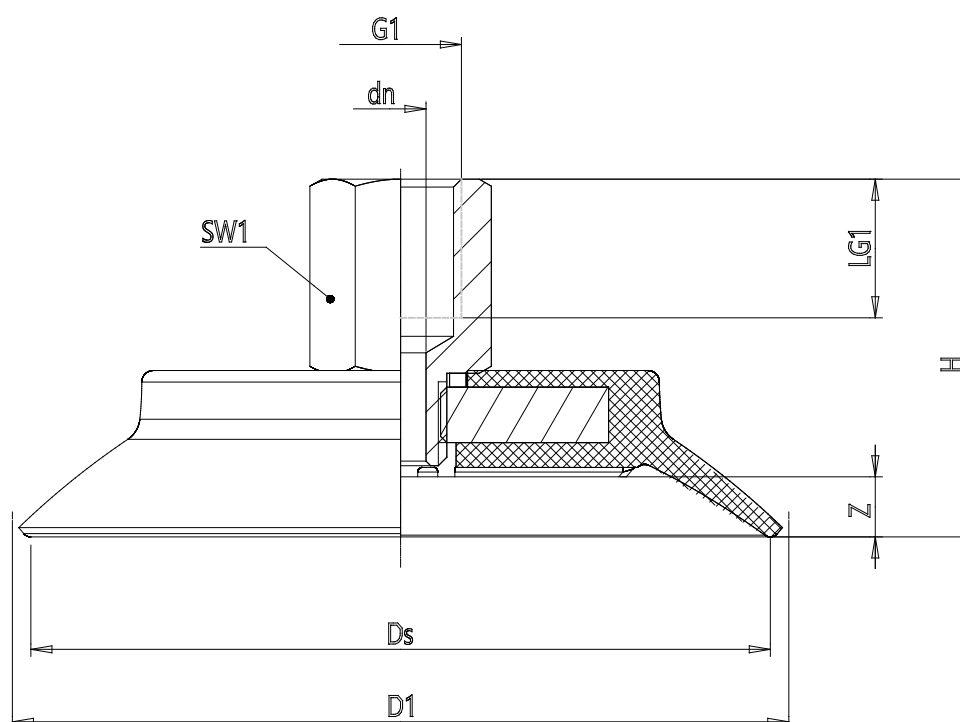

Series VSCF round flat suction pad - Serie VSCF

Product code: VSCF-0600N-1/4F

Datasheet creation date: 10/03/2025 12:20

Check the most updated document online [click here](#)

TECHNICAL DATA

Series	VS
Shape	C = circular
Version	F = flat
Diameters	0600
Materials	N = NBR
Thread size	G1/4
Thread type	F = Femmina

Series VSCF round flat suction pad - Serie VSCF

Product code: VSCF-0600N-1/4F

DIMENSIONS

G1	1/4
D1 (mm)	66.4
DN (mm)	5.1
DS (mm)	60.0
H (mm)	33.9
LG1 (mm)	12.0
SW1 (mm)	17
Z (mm)	5.5
Suction pad	VSCF 0600*
Nipple	NPV-N-1/4-F