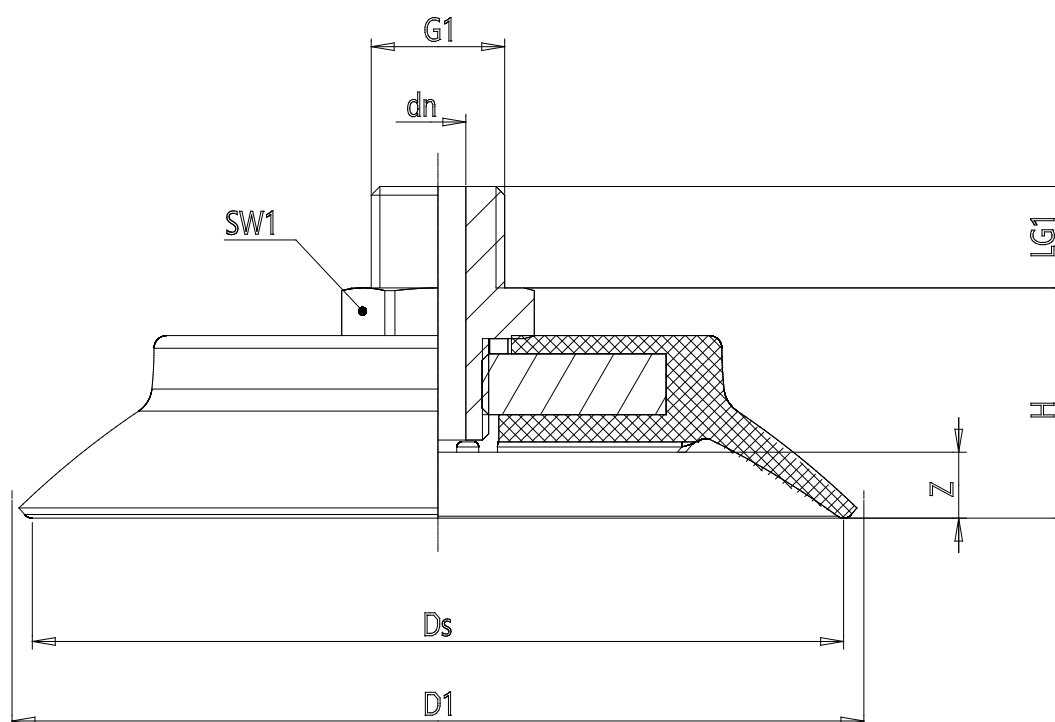

Series VSCF round flat suction pad - Serie VSCF

Product code: VSCF-0600N-1/4M

Datasheet creation date: 10/03/2025 12:20

Check the most updated document online [click here](#)

TECHNICAL DATA

Series	VS
Shape	C = circular
Version	F = flat
Diameters	0600
Materials	N = NBR
Thread size	G1/4
Thread type	M = Maschio

Series VSCF round flat suction pad - Serie VSCF

Product code: VSCF-0600N-1/4M

DIMENSIONS

G1	1/4
D1 (mm)	66.4
DN (mm)	5.1
DS (mm)	60.0
H (mm)	22.0
LG1 (mm)	10.0
SW1 (mm)	17
Z (mm)	5.5
Suction pad	VSCF 0600*
Nipple	NPV-N-1/4-M