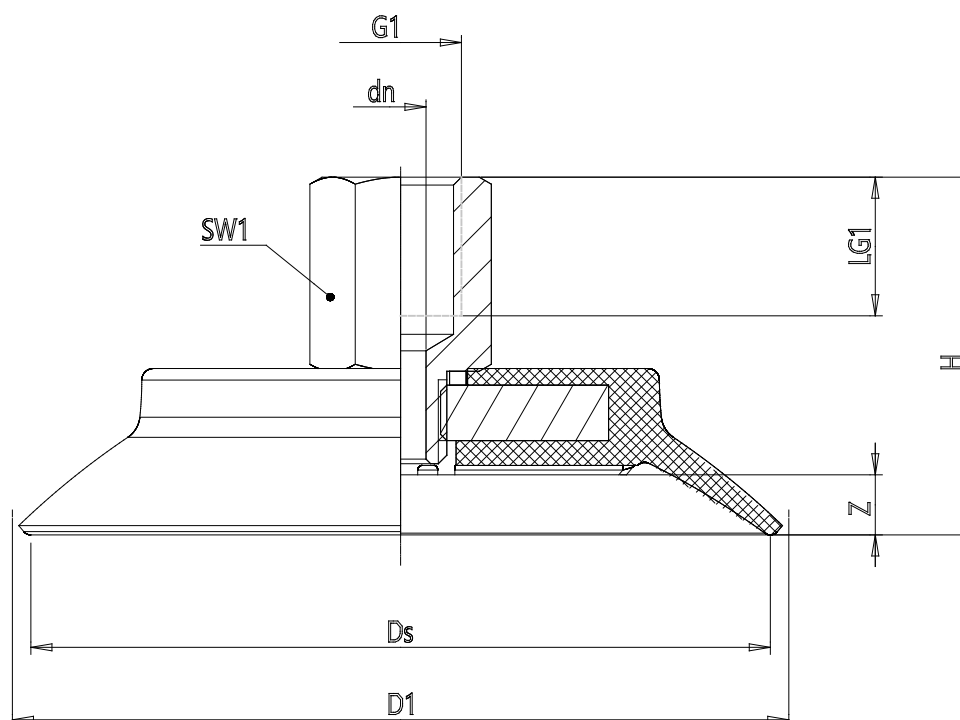

Series VSCF round flat suction pad - Serie VSCF

Product code: VSCF-0600S-1/4F

Datasheet creation date: 10/03/2025 12:22

Check the most updated document online [click here](#)

TECHNICAL DATA

Series	VS
Shape	C = circular
Version	F = flat
Diameters	0600
Materials	S = Silicone
Thread size	G1/4
Thread type	F = Femmina

Series VSCF round flat suction pad - Serie VSCF

Product code: VSCF-0600S-1/4F

DIMENSIONS

G1	1/4
D1 (mm)	66.4
DN (mm)	5.1
DS (mm)	60.0
H (mm)	33.9
LG1 (mm)	12.0
SW1 (mm)	17
Z (mm)	5.5
Suction pad	VSCF 0600*
Nipple	NPV-N-1/4-F