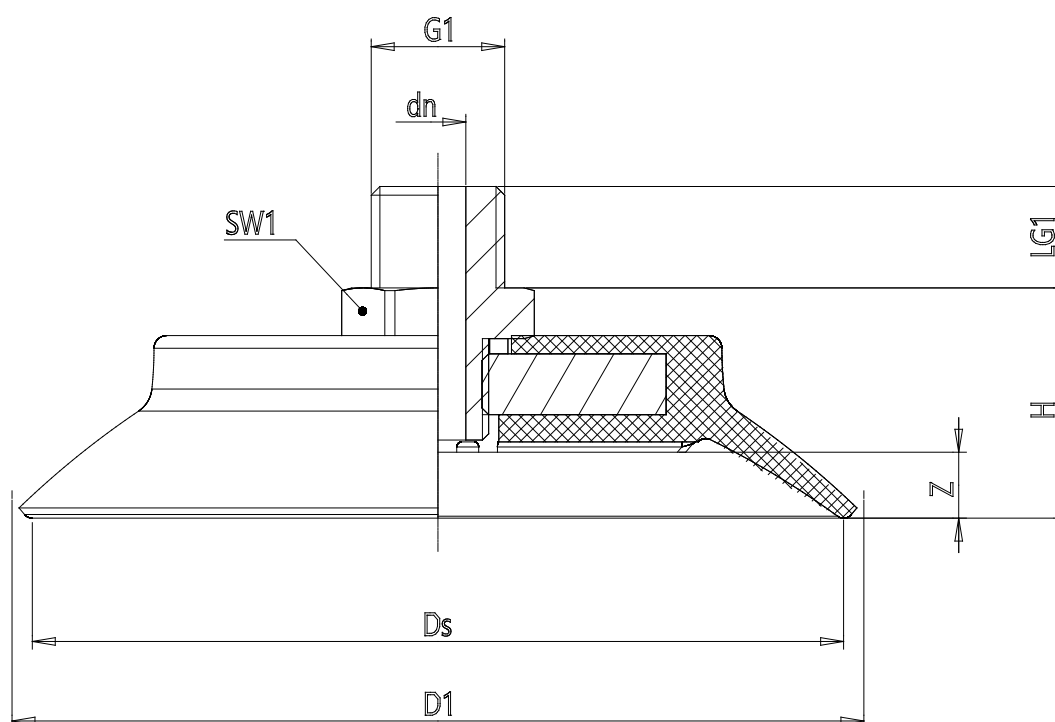

## Series VSCF round flat suction pad - Serie VSCF

Product code: VSCF-0600S-1/4M

Datasheet creation date: 10/03/2025 12:22

Check the most updated document online [click here](#)

### TECHNICAL DATA

<b>Series</b>	VS
<b>Shape</b>	C = circular
<b>Version</b>	F = flat
<b>Diameters</b>	0600
<b>Materials</b>	S = Silicone
<b>Thread size</b>	G1/4
<b>Thread type</b>	M = Maschio

## Series VSCF round flat suction pad - Serie VSCF

Product code: VSCF-0600S-1/4M

### DIMENSIONS

<b>G1</b>	1/4
<b>D1 (mm)</b>	66.4
<b>DN (mm)</b>	5.1
<b>DS (mm)</b>	60.0
<b>H (mm)</b>	22.0
<b>LG1 (mm)</b>	10.0
<b>SW1 (mm)</b>	17
<b>Z (mm)</b>	5.5
<b>Suction pad</b>	VSCF 0600*
<b>Nipple</b>	NPV-N-1/4-M