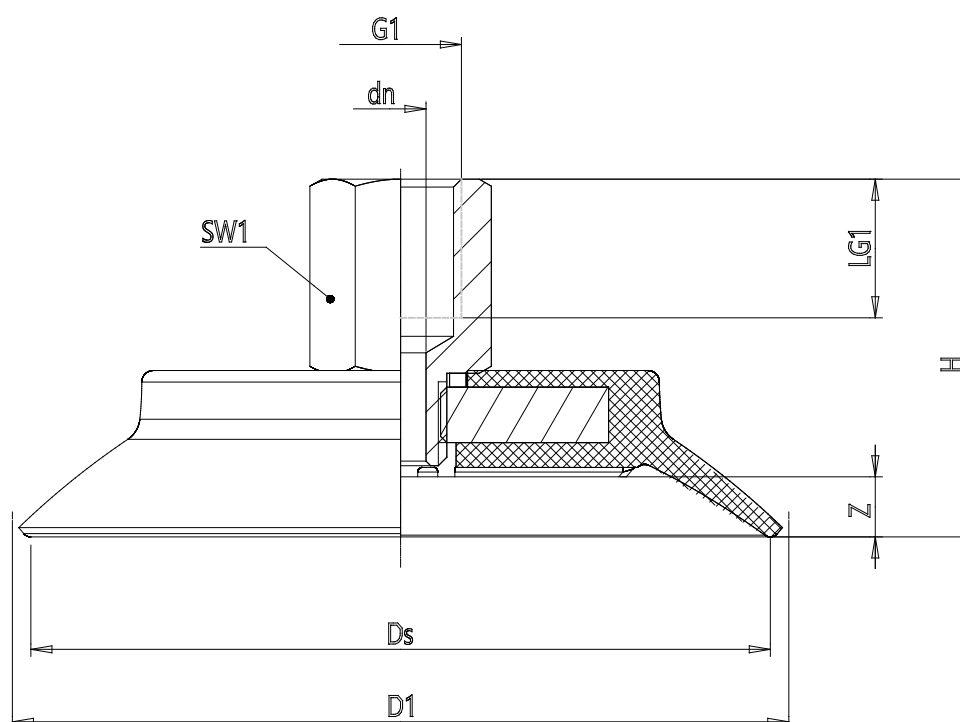

Series VSCF round flat suction pad - Serie VSCF

Product code: VSCF-0700S-1/4F

Datasheet creation date: 10/03/2025 12:22

Check the most updated document online [click here](#)

TECHNICAL DATA

Series	VS
Shape	C = circular
Version	F = flat
Diameters	0700
Materials	S = Silicone
Thread size	G1/4
Thread type	F = Femmina

Series VSCF round flat suction pad - Serie VSCF

Product code: VSCF-0700S-1/4F

DIMENSIONS

G1	1/4
D1 (mm)	77.2
DN (mm)	5.1
DS (mm)	70.0
H (mm)	34.4
LG1 (mm)	12.0
SW1 (mm)	17
Z (mm)	6.0
Suction pad	VSCF 0700*
Nipple	NPV-N-1/4-F