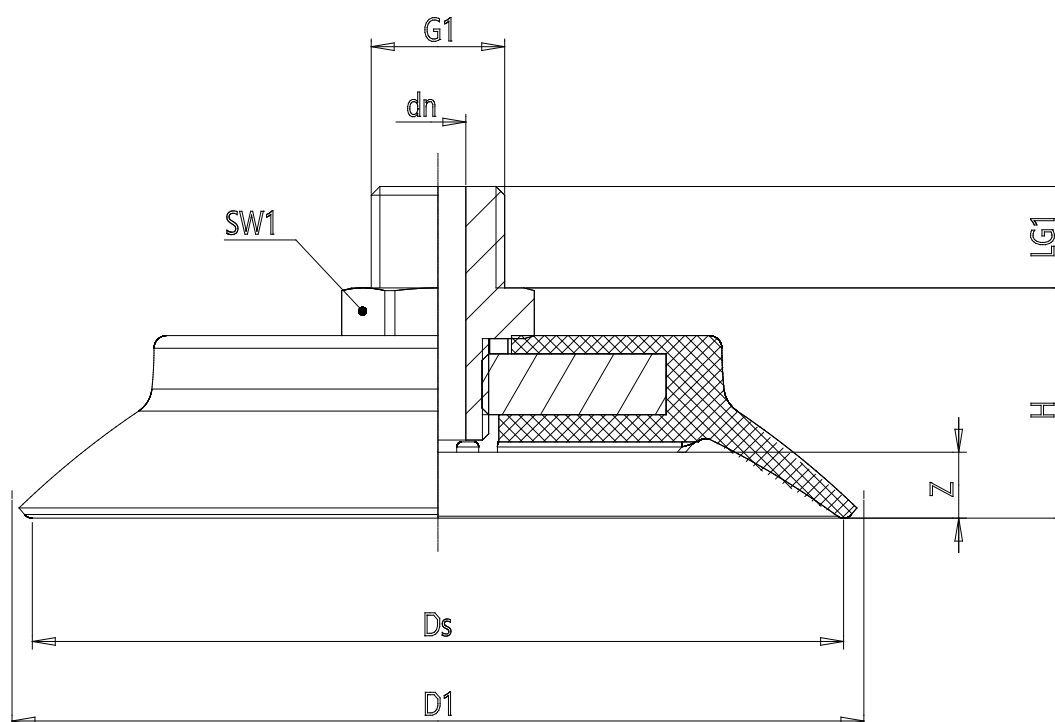

Series VSCF round flat suction pad - Serie VSCF

Product code: VSCF-0700S-1/4M

Datasheet creation date: 10/03/2025 12:22

Check the most updated document online [click here](#)

TECHNICAL DATA

Series	VS
Shape	C = circular
Version	F = flat
Diameters	0700
Materials	S = Silicone
Thread size	G1/4
Thread type	M = Maschio

Series VSCF round flat suction pad - Serie VSCF

Product code: VSCF-0700S-1/4M

DIMENSIONS

G1	1/4
D1 (mm)	77.2
DN (mm)	5.1
DS (mm)	70.0
H (mm)	22.5
LG1 (mm)	10.0
SW1 (mm)	17
Z (mm)	6.0
Suction pad	VSCF 0700*
Nipple	NPV-N-1/4-M