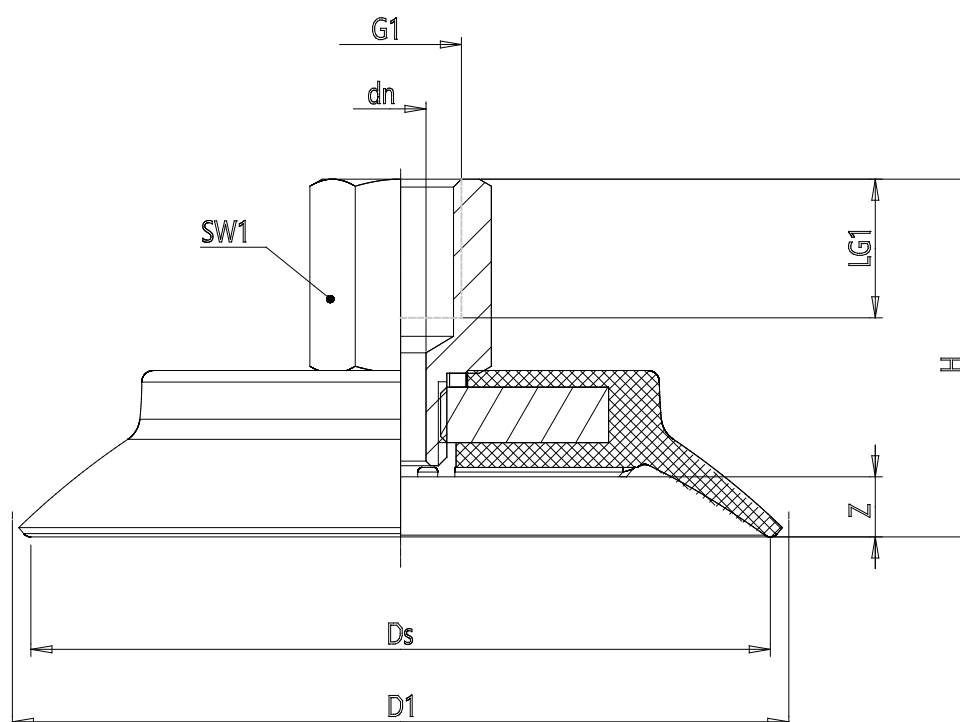

Series VSCF round flat suction pad - Serie VSCF

Product code: VSCF-0800N-1/4F

Datasheet creation date: 10/03/2025 12:20

Check the most updated document online [click here](#)

TECHNICAL DATA

Series	VS
Shape	C = circular
Version	F = flat
Diameters	0800
Materials	N = NBR
Thread size	G1/4
Thread type	F = Femmina

Series VSCF round flat suction pad - Serie VSCF

Product code: VSCF-0800N-1/4F

DIMENSIONS

G1	1/4
D1 (mm)	87.1
DN (mm)	5.1
DS (mm)	80.0
H (mm)	34.9
LG1 (mm)	12.0
SW1 (mm)	17
Z (mm)	6.5
Suction pad	VSCF 0800*
Nipple	NPV-N-1/4-F