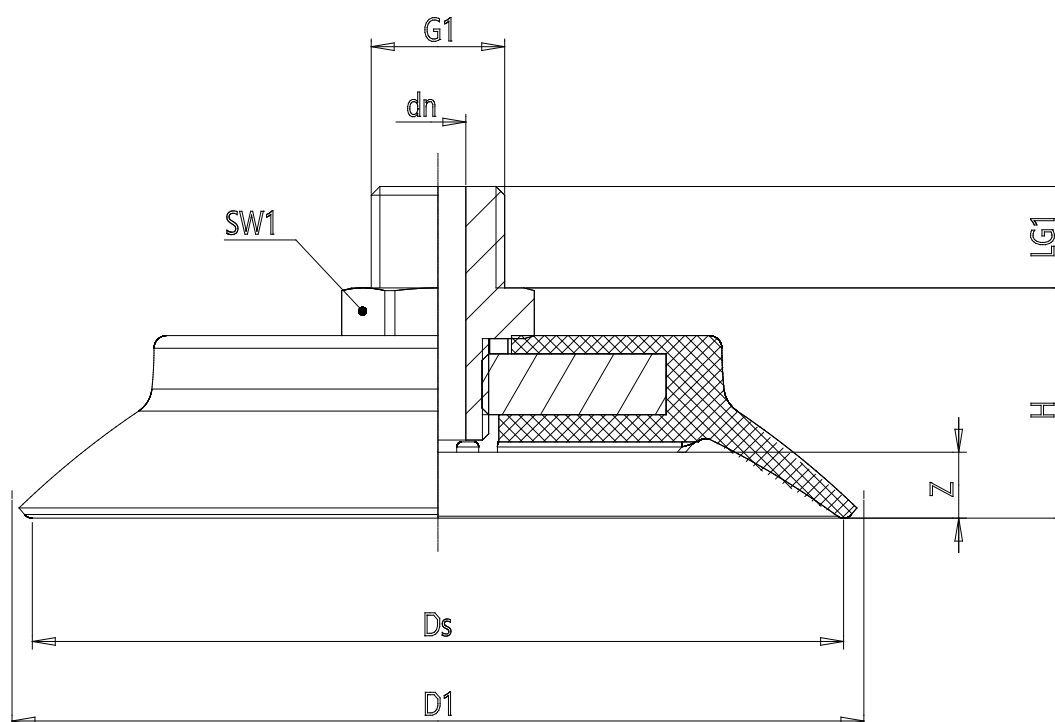

Series VSCF round flat suction pad - Serie VSCF

Product code: VSCF-0800N-1/4M

Datasheet creation date: 10/03/2025 12:20

Check the most updated document online [click here](#)

TECHNICAL DATA

Series	VS
Shape	C = circular
Version	F = flat
Diameters	0800
Materials	N = NBR
Thread size	G1/4
Thread type	M = Maschio

Series VSCF round flat suction pad - Serie VSCF

Product code: VSCF-0800N-1/4M

DIMENSIONS

G1	1/4
D1 (mm)	87.1
DN (mm)	5.1
DS (mm)	80.0
H (mm)	23.0
LG1 (mm)	10.0
SW1 (mm)	17
Z (mm)	6.5
Suction pad	VSCF 0800*
Nipple	NPV-N-1/4-M