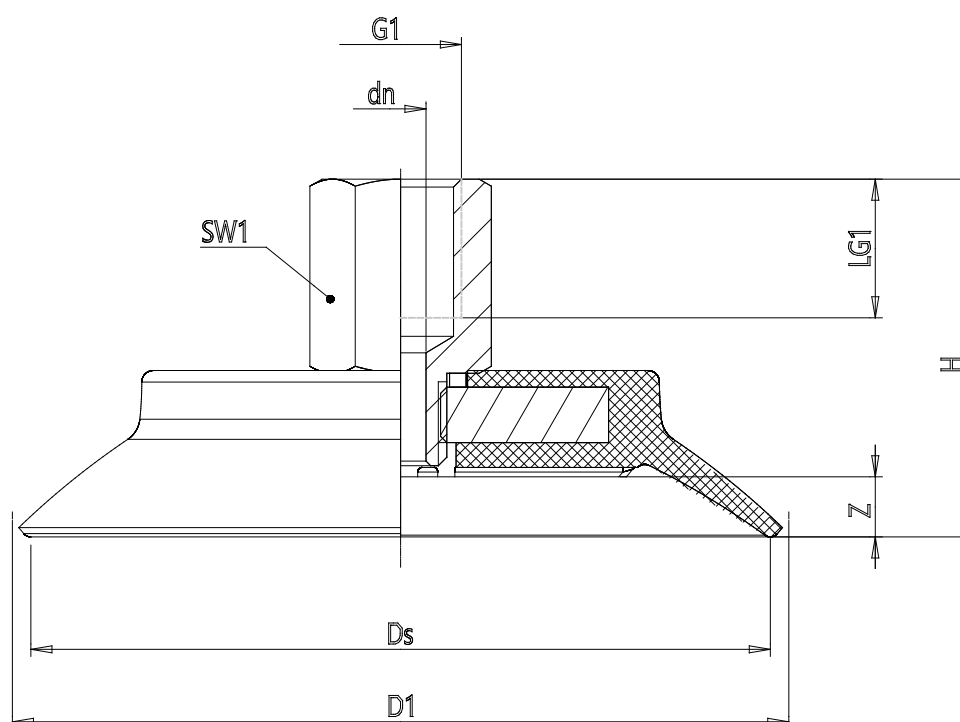

## Series VSCF round flat suction pad - Serie VSCF

Product code: VSCF-0800S-1/4F

Datasheet creation date: 10/03/2025 12:22

Check the most updated document online [click here](#)

### TECHNICAL DATA

<b>Series</b>	VS
<b>Shape</b>	C = circular
<b>Version</b>	F = flat
<b>Diameters</b>	0800
<b>Materials</b>	S = Silicone
<b>Thread size</b>	G1/4
<b>Thread type</b>	F = Femmina

## Series VSCF round flat suction pad - Serie VSCF

Product code: VSCF-0800S-1/4F

### DIMENSIONS

<b>G1</b>	1/4
<b>D1 (mm)</b>	87.1
<b>DN (mm)</b>	5.1
<b>DS (mm)</b>	80.0
<b>H (mm)</b>	34.9
<b>LG1 (mm)</b>	12.0
<b>SW1 (mm)</b>	17
<b>Z (mm)</b>	6.5
<b>Suction pad</b>	VSCF 0800*
<b>Nipple</b>	NPV-N-1/4-F