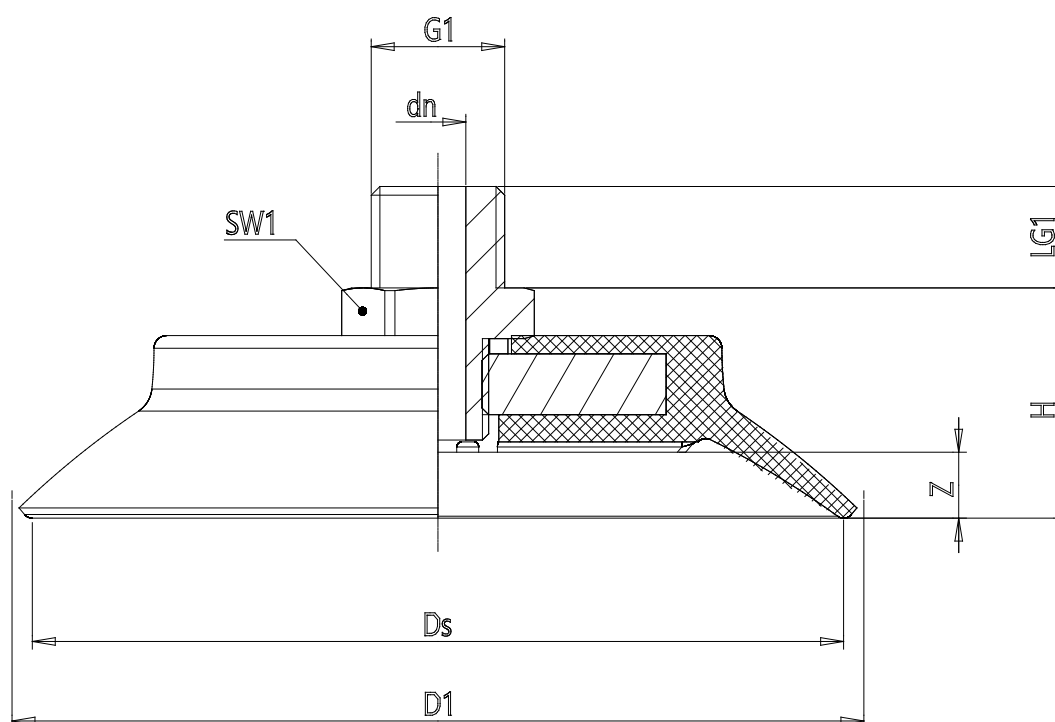

Series VSCF round flat suction pad - Serie VSCF

Product code: VSCF-0800S-1/4M

Datasheet creation date: 10/03/2025 12:22

Check the most updated document online [click here](#)

TECHNICAL DATA

Series	VS
Shape	C = circular
Version	F = flat
Diameters	0800
Materials	S = Silicone
Thread size	G1/4
Thread type	M = Maschio

Series VSCF round flat suction pad - Serie VSCF

Product code: VSCF-0800S-1/4M

DIMENSIONS

G1	1/4
D1 (mm)	87.1
DN (mm)	5.1
DS (mm)	80.0
H (mm)	23.0
LG1 (mm)	10.0
SW1 (mm)	17
Z (mm)	6.5
Suction pad	VSCF 0800*
Nipple	NPV-N-1/4-M