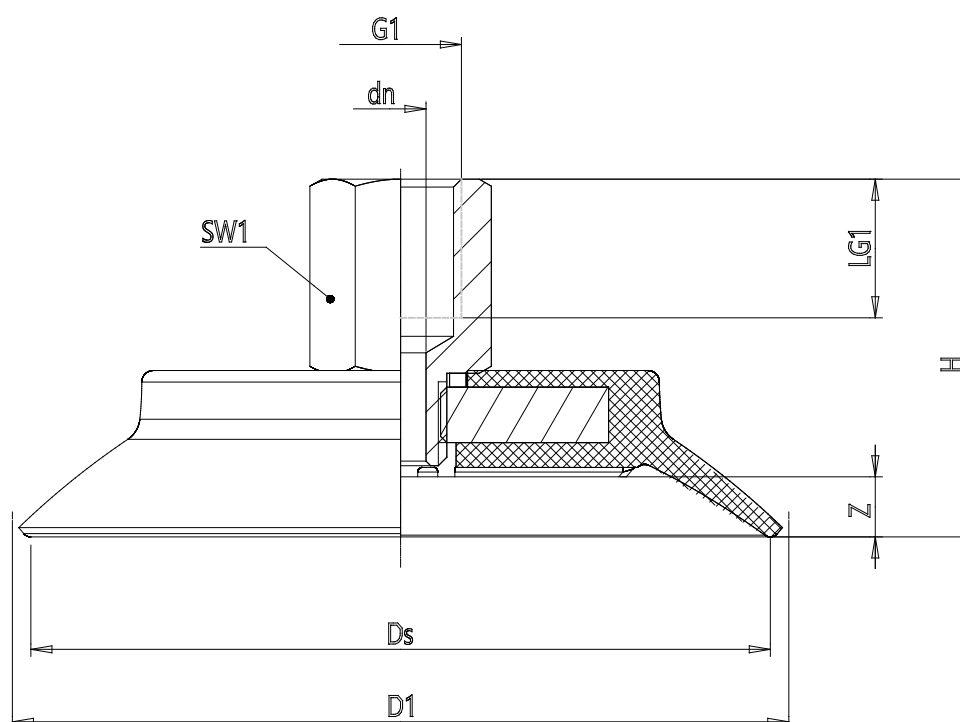

Series VSCF round flat suction pad - Serie VSCF

Product code: VSCF-0900N-1/4F

Datasheet creation date: 10/03/2025 12:20

Check the most updated document online [click here](#)

TECHNICAL DATA

Series	VS
Shape	C = circular
Version	F = flat
Diameters	0900
Materials	N = NBR
Thread size	G1/4
Thread type	F = Femmina

Series VSCF round flat suction pad - Serie VSCF

Product code: VSCF-0900N-1/4F

DIMENSIONS

G1	1/4
D1 (mm)	98.1
DN (mm)	5.1
DS (mm)	90.0
H (mm)	35.4
LG1 (mm)	12.0
SW1 (mm)	17
Z (mm)	7.0
Suction pad	VSCF 0900*
Nipple	NPV-N-1/4-F