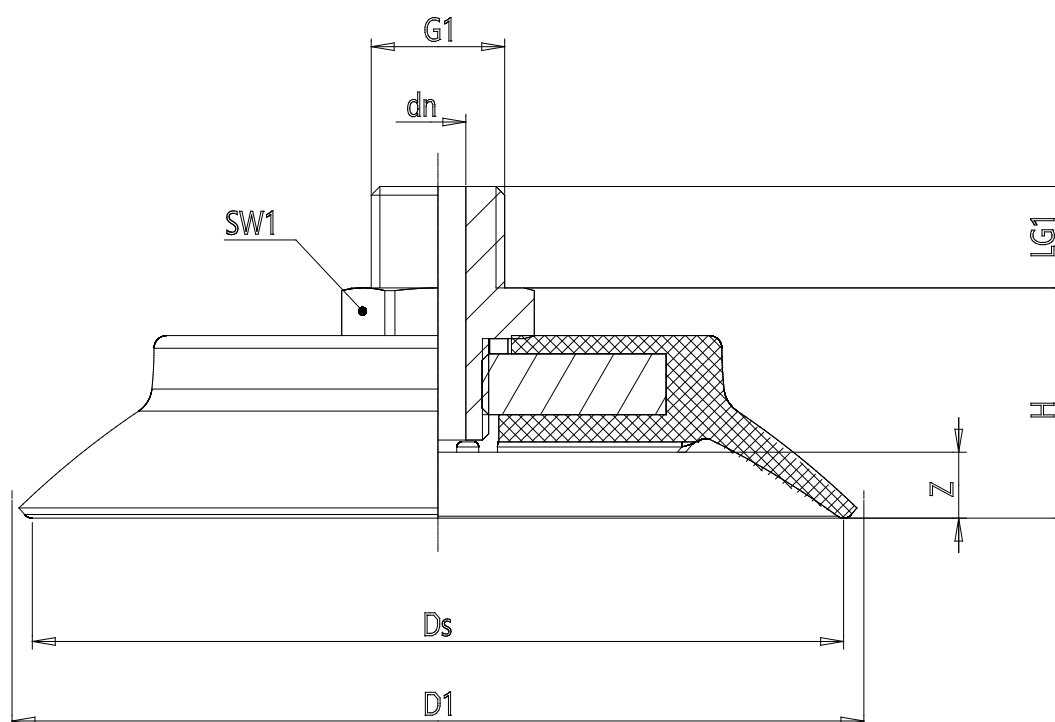

## Series VSCF round flat suction pad - Serie VSCF

Product code: VSCF-0900N-1/4M

Datasheet creation date: 10/03/2025 12:20

Check the most updated document online [click here](#)

### TECHNICAL DATA

<b>Series</b>	VS
<b>Shape</b>	C = circular
<b>Version</b>	F = flat
<b>Diameters</b>	0900
<b>Materials</b>	N = NBR
<b>Thread size</b>	G1/4
<b>Thread type</b>	M = Maschio

## Series VSCF round flat suction pad - Serie VSCF

Product code: VSCF-0900N-1/4M

### DIMENSIONS

<b>G1</b>	1/4
<b>D1 (mm)</b>	98.1
<b>DN (mm)</b>	5.1
<b>DS (mm)</b>	90.0
<b>H (mm)</b>	23.2
<b>LG1 (mm)</b>	10.0
<b>SW1 (mm)</b>	17
<b>Z (mm)</b>	7.0
<b>Suction pad</b>	VSCF 0900*
<b>Nipple</b>	NPV-N-1/4-M