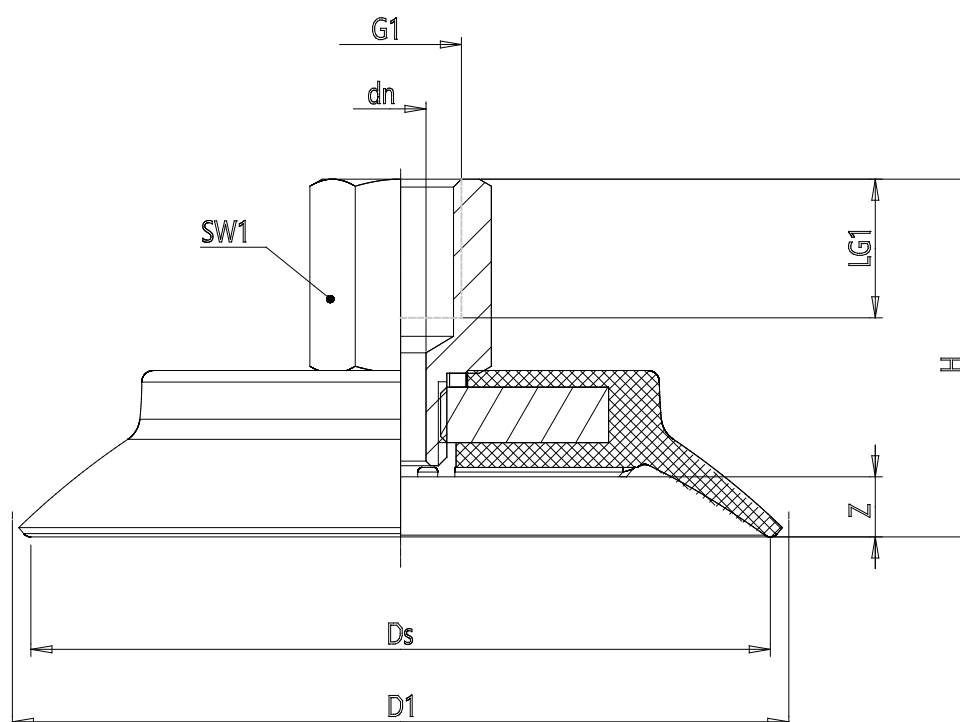

Series VSCF round flat suction pad - Serie VSCF

Product code: VSCF-0900S-1/4F

Datasheet creation date: 10/03/2025 12:22

Check the most updated document online [click here](#)

TECHNICAL DATA

Series	VS
Shape	C = circular
Version	F = flat
Diameters	0900
Materials	S = Silicone
Thread size	G1/4
Thread type	F = Femmina

Series VSCF round flat suction pad - Serie VSCF

Product code: VSCF-0900S-1/4F

DIMENSIONS

G1	1/4
D1 (mm)	98.1
DN (mm)	5.1
DS (mm)	90.0
H (mm)	35.4
LG1 (mm)	12.0
SW1 (mm)	17
Z (mm)	7.0
Suction pad	VSCF 0900*
Nipple	NPV-N-1/4-F