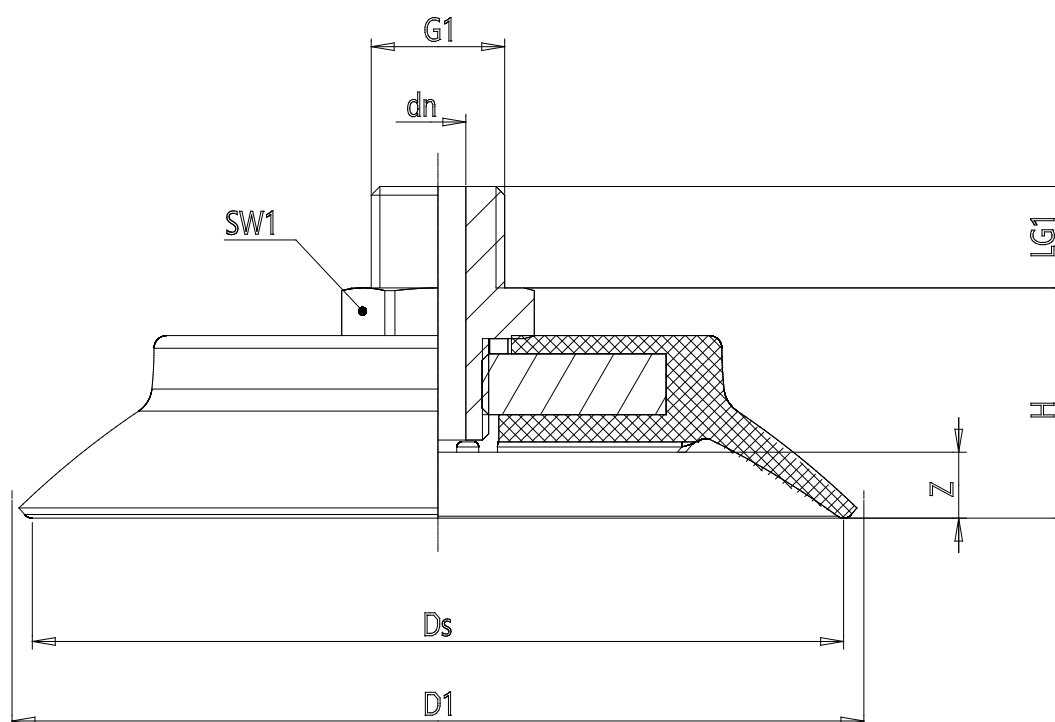

Series VSCF round flat suction pad - Serie VSCF

Product code: VSCF-0900S-1/4M

Datasheet creation date: 10/03/2025 12:22

Check the most updated document online [click here](#)

TECHNICAL DATA

Series	VS
Shape	C = circular
Version	F = flat
Diameters	0900
Materials	S = Silicone
Thread size	G1/4
Thread type	M = Maschio

Series VSCF round flat suction pad - Serie VSCF

Product code: VSCF-0900S-1/4M

DIMENSIONS

G1	1/4
D1 (mm)	98.1
DN (mm)	5.1
DS (mm)	90.0
H (mm)	23.2
LG1 (mm)	10.0
SW1 (mm)	17
Z (mm)	7.0
Suction pad	VSCF 0900*
Nipple	NPV-N-1/4-M