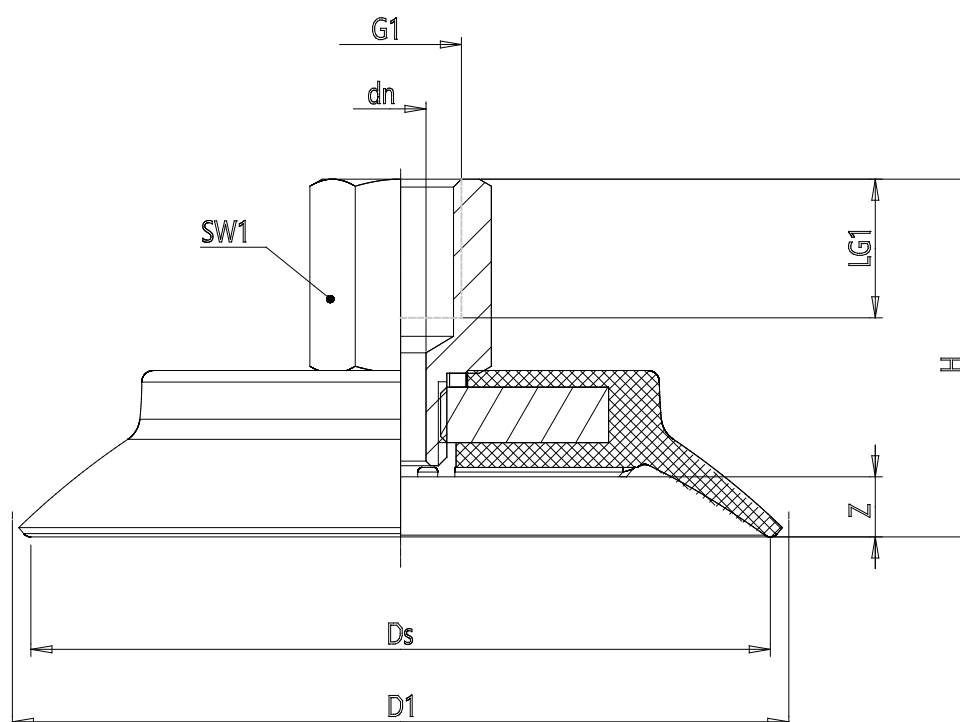

## Series VSCF round flat suction pad - Serie VSCF

Product code: VSCF-1000N-1/4F

Datasheet creation date: 10/03/2025 12:20

Check the most updated document online [click here](#)

### TECHNICAL DATA

<b>Series</b>	VS
<b>Shape</b>	C = circular
<b>Version</b>	F = flat
<b>Diameters</b>	1000
<b>Materials</b>	N = NBR
<b>Thread size</b>	G1/4
<b>Thread type</b>	F = Femmina

## Series VSCF round flat suction pad - Serie VSCF

Product code: VSCF-1000N-1/4F

### DIMENSIONS

<b>G1</b>	1/4
<b>D1 (mm)</b>	108.0
<b>DN (mm)</b>	5.1
<b>DS (mm)</b>	100.0
<b>H (mm)</b>	35.9
<b>LG1 (mm)</b>	12.0
<b>SW1 (mm)</b>	17
<b>Z (mm)</b>	7.5
<b>Suction pad</b>	VSCF 01000*
<b>Nipple</b>	NPV-N-1/4-F