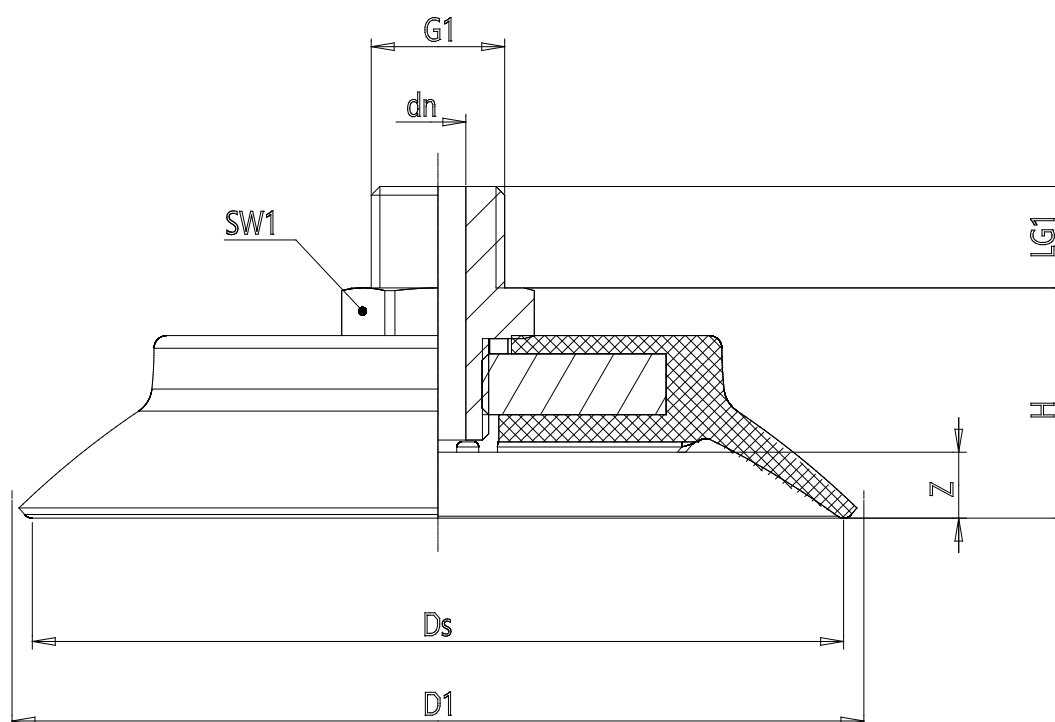

## Series VSCF round flat suction pad - Serie VSCF

Product code: VSCF-1000N-1/4M

Datasheet creation date: 10/03/2025 12:20

Check the most updated document online [click here](#)

### TECHNICAL DATA

<b>Series</b>	VS
<b>Shape</b>	C = circular
<b>Version</b>	F = flat
<b>Diameters</b>	1000
<b>Materials</b>	N = NBR
<b>Thread size</b>	G1/4
<b>Thread type</b>	M = Maschio

## Series VSCF round flat suction pad - Serie VSCF

Product code: VSCF-1000N-1/4M

### DIMENSIONS

<b>G1</b>	1/4
<b>D1 (mm)</b>	108.0
<b>DN (mm)</b>	5.1
<b>DS (mm)</b>	100.0
<b>H (mm)</b>	24.0
<b>LG1 (mm)</b>	10.0
<b>SW1 (mm)</b>	17
<b>Z (mm)</b>	7.5
<b>Suction pad</b>	VSCF 01000*
<b>Nipple</b>	NPV-N-1/4-M