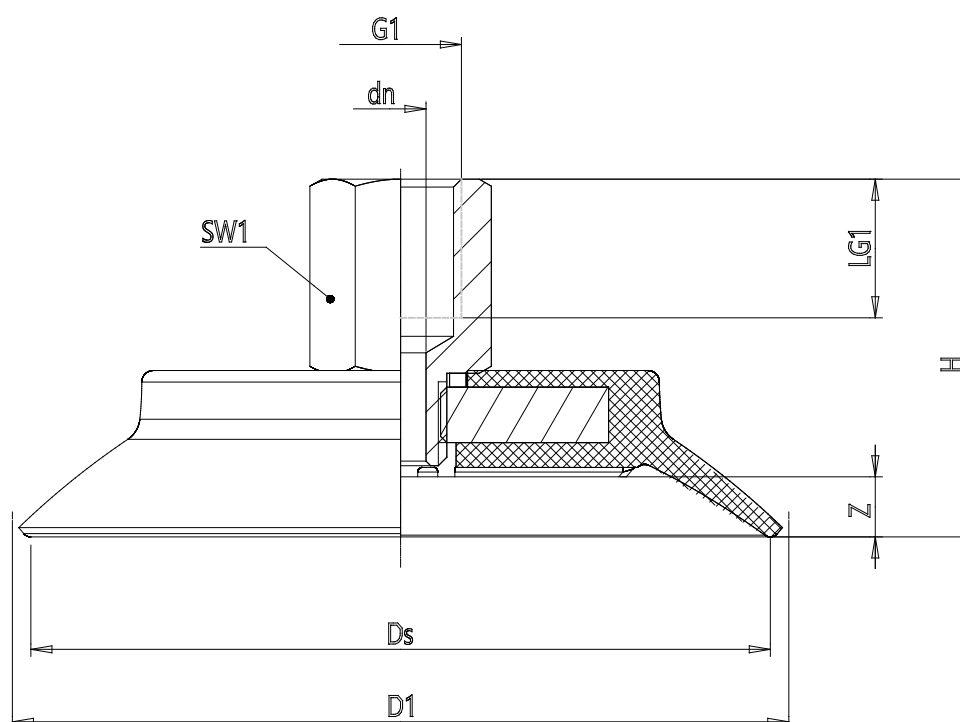

Series VSCF round flat suction pad - Serie VSCF

Product code: VSCF-1000S-1/4F

Datasheet creation date: 10/03/2025 12:22

Check the most updated document online [click here](#)

TECHNICAL DATA

Series	VS
Shape	C = circular
Version	F = flat
Diameters	1000
Materials	S = Silicone
Thread size	G1/4
Thread type	F = Femmina

Series VSCF round flat suction pad - Serie VSCF

Product code: VSCF-1000S-1/4F

DIMENSIONS

G1	1/4
D1 (mm)	108.0
DN (mm)	5.1
DS (mm)	100.0
H (mm)	35.9
LG1 (mm)	12.0
SW1 (mm)	17
Z (mm)	7.5
Suction pad	VSCF 01000*
Nipple	NPV-N-1/4-F