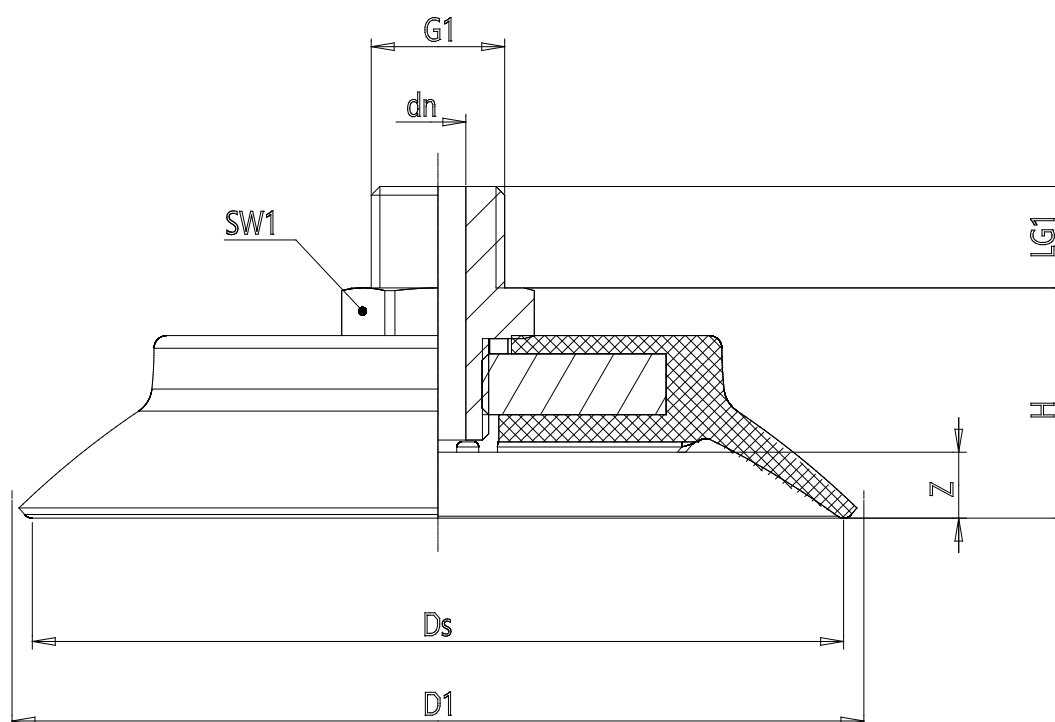

Series VSCF round flat suction pad - Serie VSCF

Product code: VSCF-1000S-1/4M

Datasheet creation date: 10/03/2025 12:22

Check the most updated document online [click here](#)

TECHNICAL DATA

Series	VS
Shape	C = circular
Version	F = flat
Diameters	1000
Materials	S = Silicone
Thread size	G1/4
Thread type	M = Maschio

Series VSCF round flat suction pad - Serie VSCF

Product code: VSCF-1000S-1/4M

DIMENSIONS

G1	1/4
D1 (mm)	108.0
DN (mm)	5.1
DS (mm)	100.0
H (mm)	24.0
LG1 (mm)	10.0
SW1 (mm)	17
Z (mm)	7.5
Suction pad	VSCF 01000*
Nipple	NPV-N-1/4-M