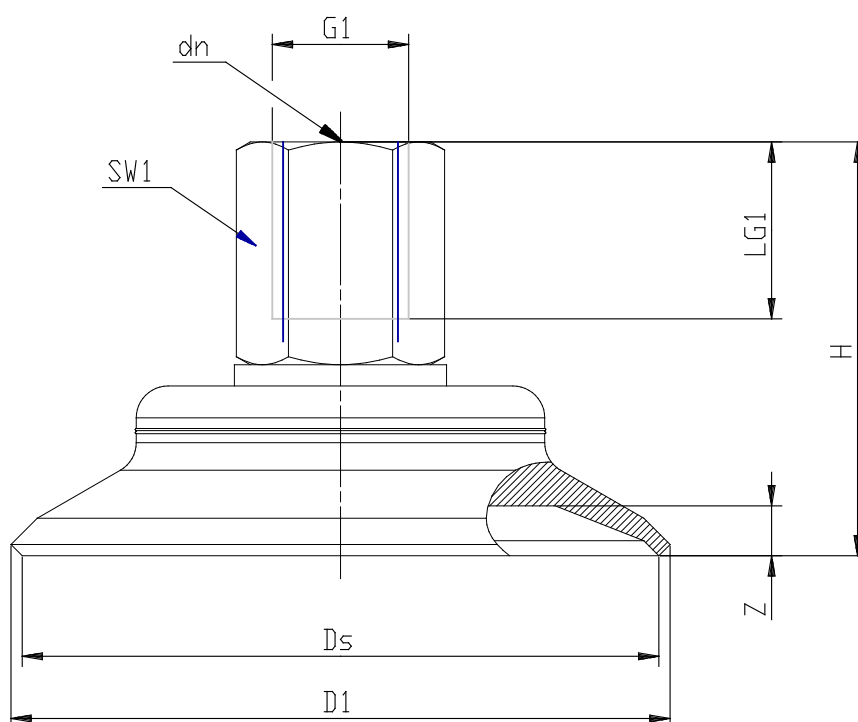

## Series VTCF flat suction pads (round) - Series VTCF

Product code: VTCF-0600S-1/4F

Datasheet creation date: 10/03/2025 12:22

Check the most updated document online [click here](#)

### TECHNICAL DATA

<b>Series</b>	VTCF
<b>Materials</b>	S = Silicone
<b>Thread size</b>	G1/4
<b>Thread type</b>	F = female

## Series VTCF flat suction pads (round) - Series VTCF

Product code: VTCF-0600S-1/4F

### DIMENSIONS

<b>D1 (mm)</b>	62.1
<b>DN (mm)</b>	5.5
<b>DS (mm)</b>	60.0
<b>H (mm)</b>	39.0
<b>LG1 (mm)</b>	11.0
<b>SW1 (mm)</b>	17
<b>Z (mm)</b>	5.0
<b>Suction pad</b>	VTCF-0600*
<b>Nipple</b>	NPV-N-1/4-F