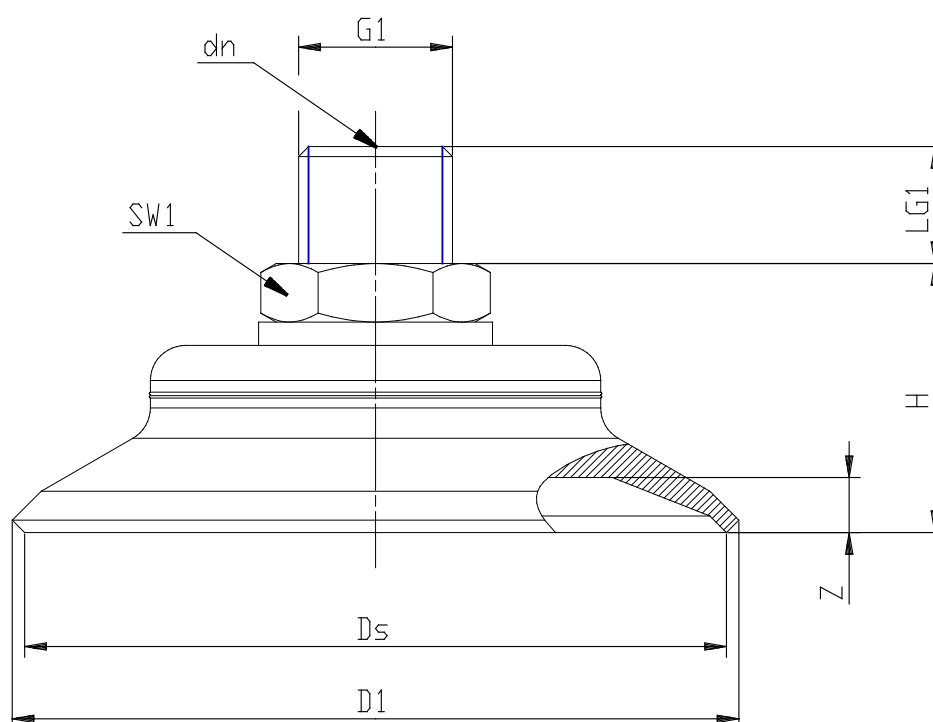

## Series VTCF flat suction pads (round) - Series VTCF

Product code: VTCF-0600S-1/4M

Datasheet creation date: 10/03/2025 12:22

Check the most updated document online [click here](#)

### TECHNICAL DATA

<b>Series</b>	VTCF
<b>Materials</b>	S = Silicone
<b>Thread size</b>	G1/4
<b>Thread type</b>	M = male

## Series VTCF flat suction pads (round) - Series VTCF

Product code: VTCF-0600S-1/4M

### DIMENSIONS

<b>D1 (mm)</b>	62.1
<b>DN (mm)</b>	5.5
<b>DS (mm)</b>	60.0
<b>H (mm)</b>	23.0
<b>LG1 (mm)</b>	10.0
<b>SW1 (mm)</b>	17
<b>Z (mm)</b>	5.0
<b>Suction pad</b>	VTCF-0600*
<b>Nipple</b>	NPV-N-1/4-M