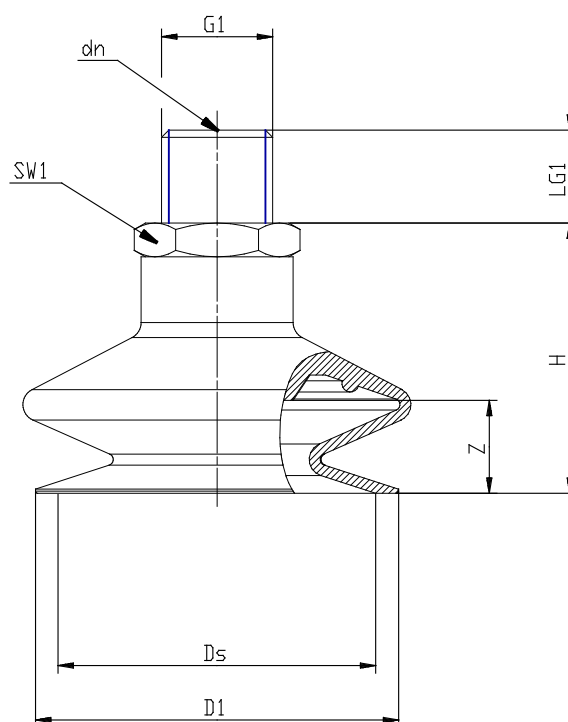

Series VTCL bellows suction pads - Series VTCL (1,5 folds)

Product code: VTCL-040S-M3M

Datasheet creation date: 10/03/2025 12:23

Check the most updated document online [click here](#)

TECHNICAL DATA

Series	VTCL
Materials	S = Silicone
Thread size (mm)	M3
Thread type	M = male

Series VTCL bellows suction pads - Series VTCL (1,5 folds)

Product code: VTCL-040S-M3M

DIMENSIONS

D1 (mm)	4.3
DN (mm)	1.0
DS (mm)	4.0
G1	M3M
H (mm)	7.5
LG1 (mm)	3.0
SW1 (mm)	5
Z (mm)	1.5
Suction pad	VTCL-040*
Nipple	NPS-B-M3-M