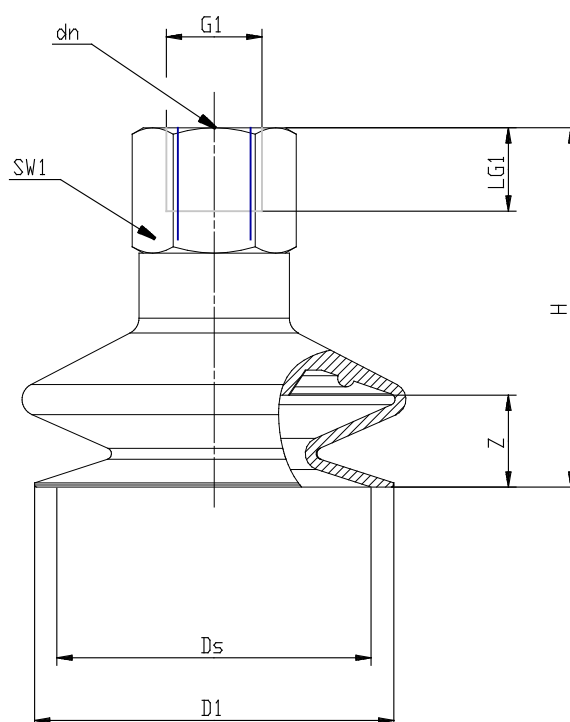

## Series VTCL bellows suction pads - Series VTCL (1,5 folds)

Product code: VTCL-060S-M5F

Datasheet creation date: 10/03/2025 12:23

Check the most updated document online [click here](#)

### TECHNICAL DATA

<b>Series</b>	VTCL
<b>Materials</b>	S = Silicone
<b>Thread size (mm)</b>	M5
<b>Thread type</b>	F = female

## Series VTCL bellows suction pads - Series VTCL (1,5 folds)

Product code: VTCL-060S-M5F

### DIMENSIONS

<b>D1 (mm)</b>	6.5
<b>DN (mm)</b>	2.0
<b>DS (mm)</b>	5.8
<b>G1</b>	M5F
<b>H (mm)</b>	19.0
<b>LG1 (mm)</b>	5.5
<b>SW1 (mm)</b>	8
<b>Z (mm)</b>	2.0
<b>Suction pad</b>	VTCL-060*
<b>Nipple</b>	NPS-C-M5-F