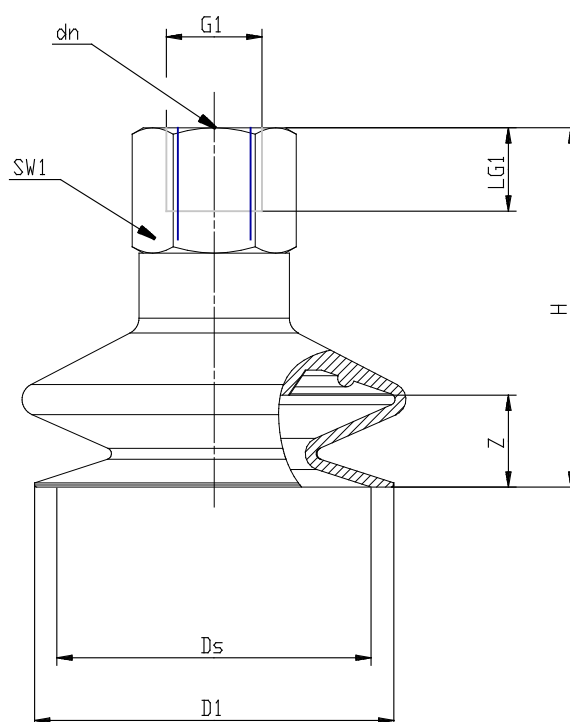

Series VTCL bellows suction pads - Series VTCL (1,5 folds)

Product code: VTCL-110N-1/8F

Datasheet creation date: 10/03/2025 12:22

Check the most updated document online [click here](#)

TECHNICAL DATA

Series	VTCL
Materials	N = NBR
Thread size (mm)	G1/8
Thread type	F = female

Series VTCL bellows suction pads - Series VTCL (1,5 folds)

Product code: VTCL-110N-1/8F

DIMENSIONS

D1 (mm)	11.0
DN (mm)	3.5
DS (mm)	10.4
G1	G1/8 F
H (mm)	28.0
LG1 (mm)	8.5
SW1 (mm)	14
Z (mm)	4.0
Suction pad	VTCL-110*
Nipple	NPV-R-1/8-F