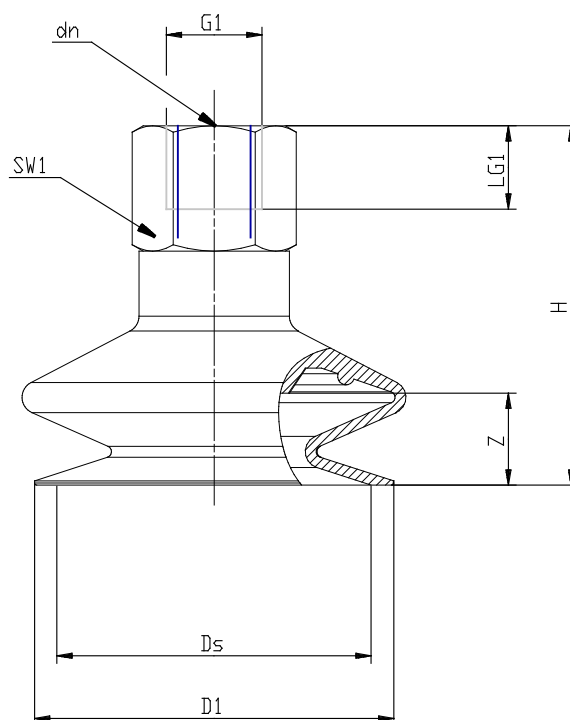

Series VTCL bellows suction pads - Series VTCL (1,5 folds)

Product code: VTCL-110S-1/8F

Datasheet creation date: 10/03/2025 12:23

Check the most updated document online [click here](#)

TECHNICAL DATA

Series	VTCL
Materials	S = Silicone
Thread size (mm)	G1/8
Thread type	F = female

Series VTCL bellows suction pads - Series VTCL (1,5 folds)

Product code: VTCL-110S-1/8F

DIMENSIONS

D1 (mm)	11.0
DN (mm)	3.5
DS (mm)	10.4
G1	G1/8 F
H (mm)	28.0
LG1 (mm)	8.5
SW1 (mm)	14
Z (mm)	4.0
Suction pad	VTCL-110*
Nipple	NPV-R-1/8-F