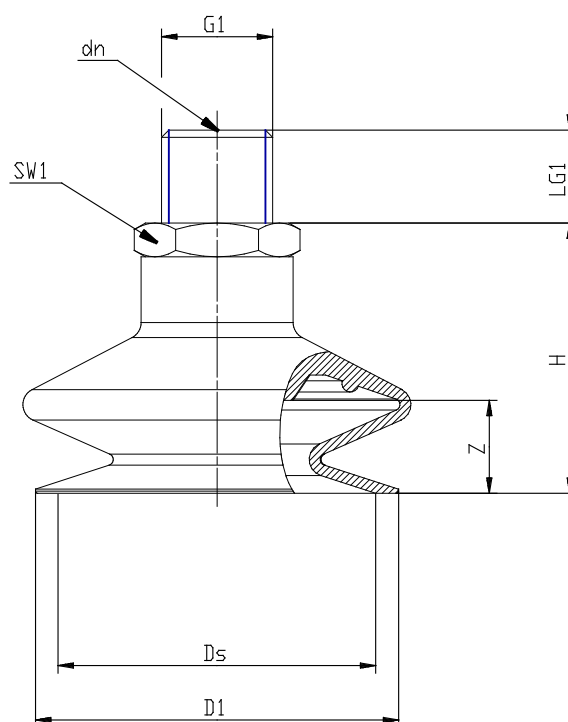

Series VTCL bellows suction pads - Series VTCL (1,5 folds)

Product code: VTCL-110S-1/8M

Datasheet creation date: 10/03/2025 12:23

Check the most updated document online [click here](#)

TECHNICAL DATA

Series	VTCL
Materials	S = Silicone
Thread size (mm)	G1/8
Thread type	M = male

Series VTCL bellows suction pads - Series VTCL (1,5 folds)

Product code: VTCL-110S-1/8M

DIMENSIONS

D1 (mm)	11.0
DN (mm)	3.5
DS (mm)	10.4
G1	G1/8 M
H (mm)	22.0
LG1 (mm)	7.5
SW1 (mm)	14
Z (mm)	4.0
Suction pad	VTCL-110*
Nipple	NPV-R-1/8-M