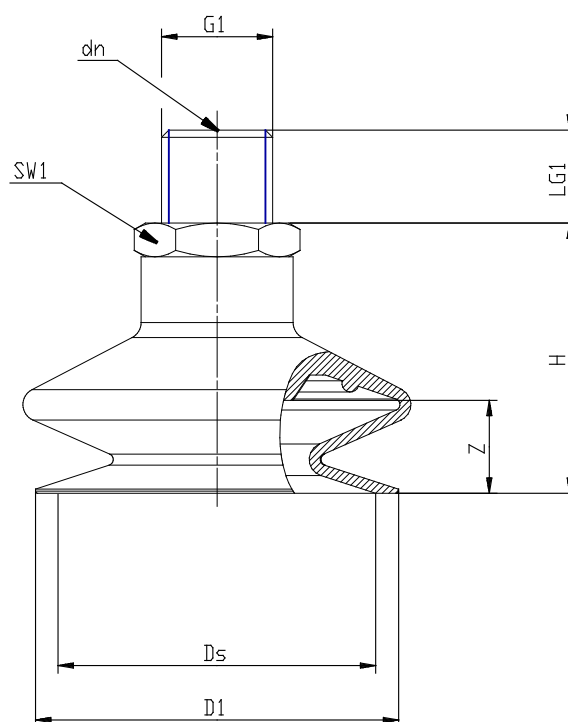

Series VTCL bellows suction pads - Series VTCL (1,5 folds)

Product code: VTCL-110S-M5M

Datasheet creation date: 10/03/2025 12:23

Check the most updated document online [click here](#)

TECHNICAL DATA

Series	VTCL
Materials	S = Silicone
Thread size (mm)	M5
Thread type	M = male

Series VTCL bellows suction pads - Series VTCL (1,5 folds)

Product code: VTCL-110S-M5M

DIMENSIONS

D1 (mm)	11.0
DN (mm)	2.5
DS (mm)	10.4
G1	M5M
H (mm)	21.0
LG1 (mm)	5.0
SW1 (mm)	7
Z (mm)	4.0
Suction pad	VTCL-110*
Nipple	NPV-D-M5-M