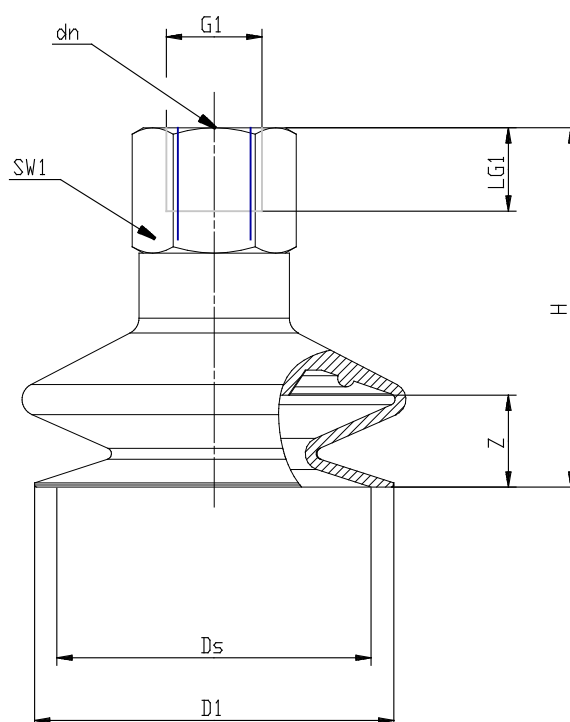

Series VTCL bellows suction pads - Series VTCL (1,5 folds)

Product code: VTCL-140N-1/8F

Datasheet creation date: 10/03/2025 12:22

Check the most updated document online [click here](#)

TECHNICAL DATA

Series	VTCL
Materials	N = NBR
Thread size (mm)	G1/8
Thread type	F = female

Series VTCL bellows suction pads - Series VTCL (1,5 folds)

Product code: VTCL-140N-1/8F

DIMENSIONS

D1 (mm)	13.0
DN (mm)	3.5
DS (mm)	12.5
G1	G1/8 F
H (mm)	28.0
LG1 (mm)	8.5
SW1 (mm)	14
Z (mm)	5.0
Suction pad	VTCL-140*
Nipple	NPV-R-1/8-F