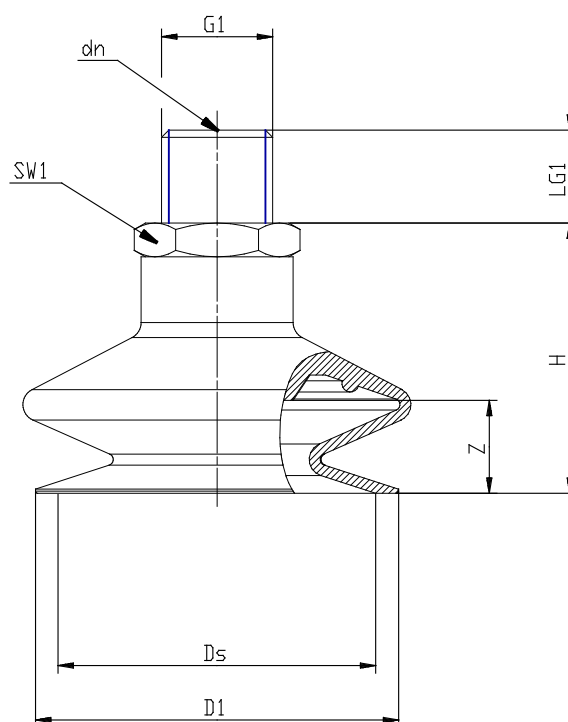

Series VTCL bellows suction pads - Series VTCL (1,5 folds)

Product code: VTCL-140S-1/8M

Datasheet creation date: 10/03/2025 12:23

Check the most updated document online [click here](#)

TECHNICAL DATA

Series	VTCL
Materials	S = Silicone
Thread size (mm)	G1/8
Thread type	M = male

Series VTCL bellows suction pads - Series VTCL (1,5 folds)

Product code: VTCL-140S-1/8M

DIMENSIONS

D1 (mm)	13.0
DN (mm)	3.5
DS (mm)	12.5
G1	G1/8 M
H (mm)	22.0
LG1 (mm)	7.5
SW1 (mm)	14
Z (mm)	5.0
Suction pad	VTCL-140*
Nipple	NPV-R-1/8-M