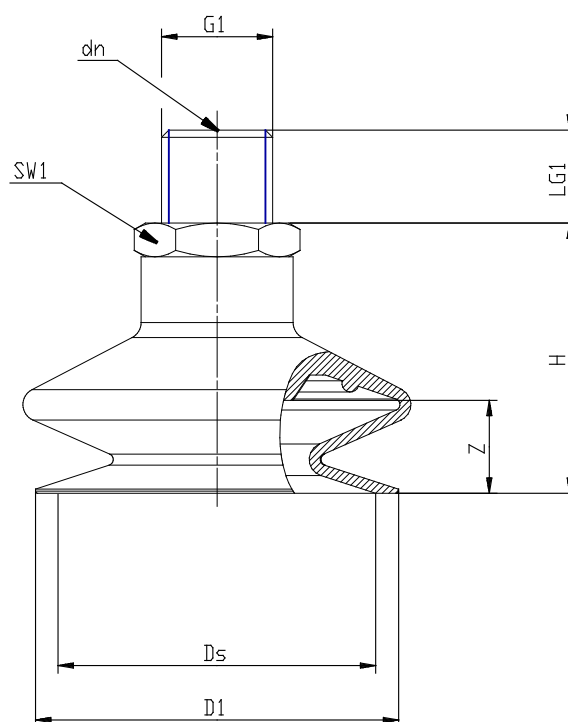

Series VTCL bellows suction pads - Series VTCL (1,5 folds)

Product code: VTCL-140S-M5M

Datasheet creation date: 10/03/2025 12:23

Check the most updated document online [click here](#)

TECHNICAL DATA

Series	VTCL
Materials	S = Silicone
Thread size (mm)	M5
Thread type	M = male

Series VTCL bellows suction pads - Series VTCL (1,5 folds)

Product code: VTCL-140S-M5M

DIMENSIONS

D1 (mm)	13.0
DN (mm)	2.5
DS (mm)	12.5
G1	M5M
H (mm)	21.0
LG1 (mm)	4.5
SW1 (mm)	7
Z (mm)	5.0
Suction pad	VTCL-140*
Nipple	NPV-D-M5-M