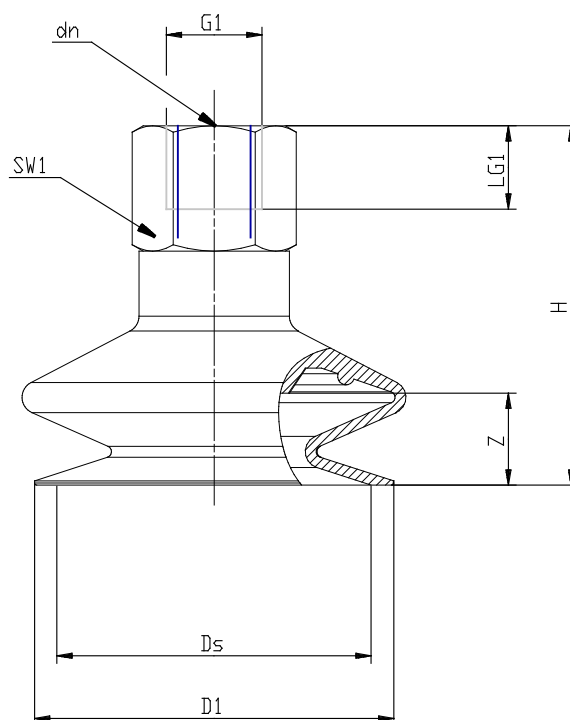

## Series VTCL bellows suction pads - Series VTCL (1,5 folds)

Product code: VTCL-160N-1/8F

Datasheet creation date: 10/03/2025 12:22

Check the most updated document online [click here](#)

### TECHNICAL DATA

<b>Series</b>	VTCL
<b>Materials</b>	N = NBR
<b>Thread size (mm)</b>	G1/8
<b>Thread type</b>	F = female

## Series VTCL bellows suction pads - Series VTCL (1,5 folds)

Product code: VTCL-160N-1/8F

### DIMENSIONS

<b>D1 (mm)</b>	16.5
<b>DN (mm)</b>	3.5
<b>DS (mm)</b>	15.6
<b>G1</b>	G1/8 F
<b>H (mm)</b>	31.0
<b>LG1 (mm)</b>	8.5
<b>SW1 (mm)</b>	14
<b>Z (mm)</b>	6.0
<b>Suction pad</b>	VTCL-160*
<b>Nipple</b>	NPV-R-1/8-F