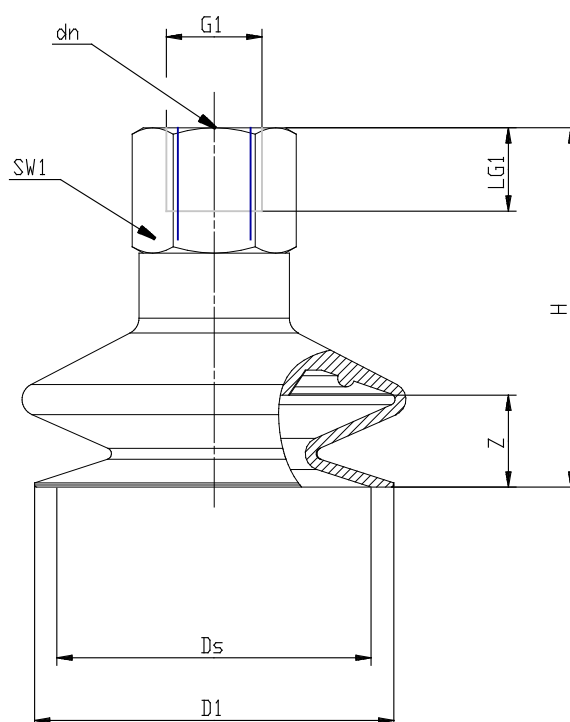

Series VTCL bellows suction pads - Series VTCL (1,5 folds)

Product code: VTCL-160S-1/8F

Datasheet creation date: 10/03/2025 12:24

Check the most updated document online [click here](#)

TECHNICAL DATA

Series	VTCL
Materials	S = Silicone
Thread size (mm)	G1/8
Thread type	F = female

Series VTCL bellows suction pads - Series VTCL (1,5 folds)

Product code: VTCL-160S-1/8F

DIMENSIONS

D1 (mm)	16.5
DN (mm)	3.5
DS (mm)	15.6
G1	G1/8 F
H (mm)	31.0
LG1 (mm)	8.5
SW1 (mm)	14
Z (mm)	6.0
Suction pad	VTCL-160*
Nipple	NPV-R-1/8-F