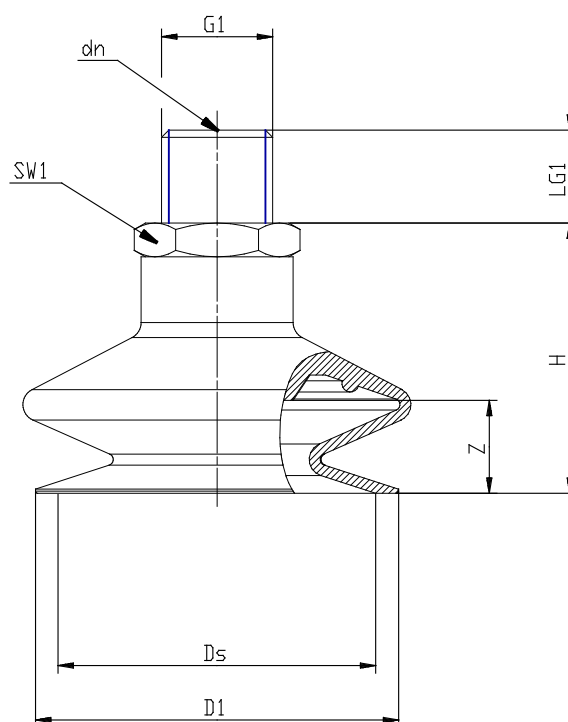

Series VTCL bellows suction pads - Series VTCL (1,5 folds)

Product code: VTCL-160S-M5M

Datasheet creation date: 10/03/2025 12:24

Check the most updated document online [click here](#)

TECHNICAL DATA

Series	VTCL
Materials	S = Silicone
Thread size (mm)	M5
Thread type	M = male

Series VTCL bellows suction pads - Series VTCL (1,5 folds)

Product code: VTCL-160S-M5M

DIMENSIONS

D1 (mm)	16.5
DN (mm)	2.5
DS (mm)	15.6
G1	M5M
H (mm)	24.0
LG1 (mm)	5.0
SW1 (mm)	7
Z (mm)	6.0
Suction pad	VTCL-160*
Nipple	NPV-D-M5-M