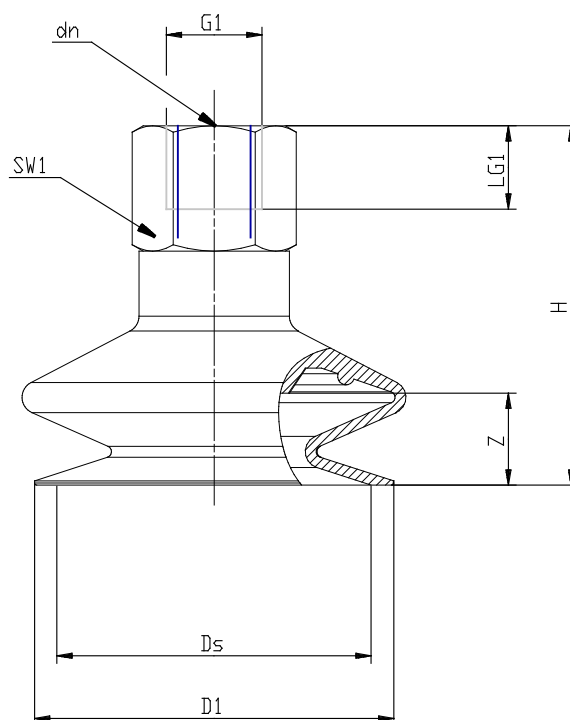

Series VTCL bellows suction pads - Series VTCL (1,5 folds)

Product code: VTCL-200N-1/8F

Datasheet creation date: 10/03/2025 12:22

Check the most updated document online [click here](#)

TECHNICAL DATA

Series	VTCL
Materials	N = NBR
Thread size (mm)	G1/8
Thread type	F = female

Series VTCL bellows suction pads - Series VTCL (1,5 folds)

Product code: VTCL-200N-1/8F

DIMENSIONS

D1 (mm)	18.3
DN (mm)	3.5
DS (mm)	18.1
G1	G1/8 F
H (mm)	27.5
LG1 (mm)	8.5
SW1 (mm)	14
Z (mm)	5.0
Suction pad	VTCL-200*
Nipple	NPV-R-1/8-F