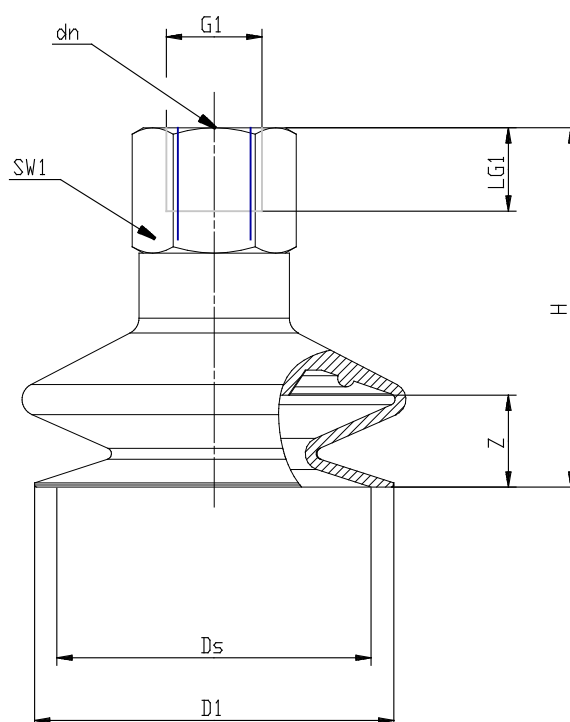

Series VTCL bellows suction pads - Series VTCL (1,5 folds)

Product code: VTCL-200S-1/8F

Datasheet creation date: 10/03/2025 12:24

Check the most updated document online [click here](#)

TECHNICAL DATA

Series	VTCL
Materials	S = Silicone
Thread size (mm)	G1/8
Thread type	F = female

Series VTCL bellows suction pads - Series VTCL (1,5 folds)

Product code: VTCL-200S-1/8F

DIMENSIONS

D1 (mm)	18.3
DN (mm)	3.5
DS (mm)	18.1
G1	G1/8 F
H (mm)	27.5
LG1 (mm)	8.5
SW1 (mm)	14
Z (mm)	5.0
Suction pad	VTCL-200*
Nipple	NPV-R-1/8-F