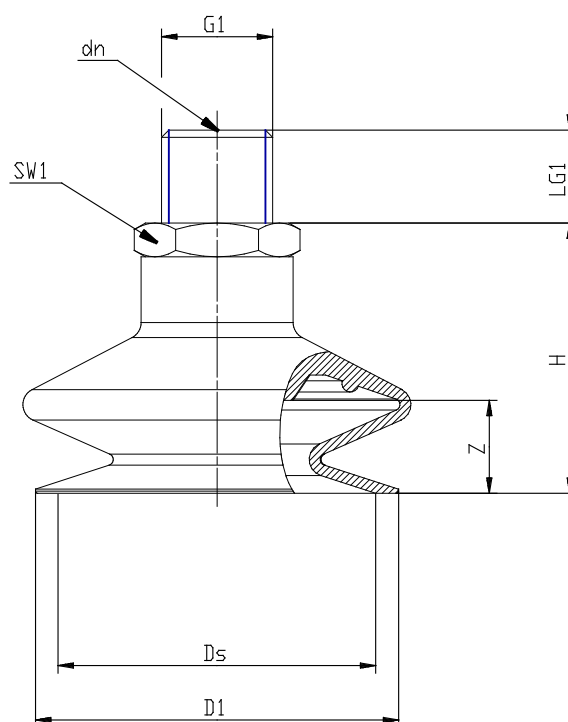

Series VTCL bellows suction pads - Series VTCL (1,5 folds)

Product code: VTCL-200S-1/8M

Datasheet creation date: 10/03/2025 12:24

Check the most updated document online [click here](#)

TECHNICAL DATA

Series	VTCL
Materials	S = Silicone
Thread size (mm)	G1/8
Thread type	M = male

Series VTCL bellows suction pads - Series VTCL (1,5 folds)

Product code: VTCL-200S-1/8M

DIMENSIONS

D1 (mm)	18.3
DN (mm)	3.5
DS (mm)	18.1
G1	G1/8 M
H (mm)	21.5
LG1 (mm)	7.5
SW1 (mm)	14
Z (mm)	5.0
Suction pad	VTCL-200*
Nipple	NPV-R-1/8-M