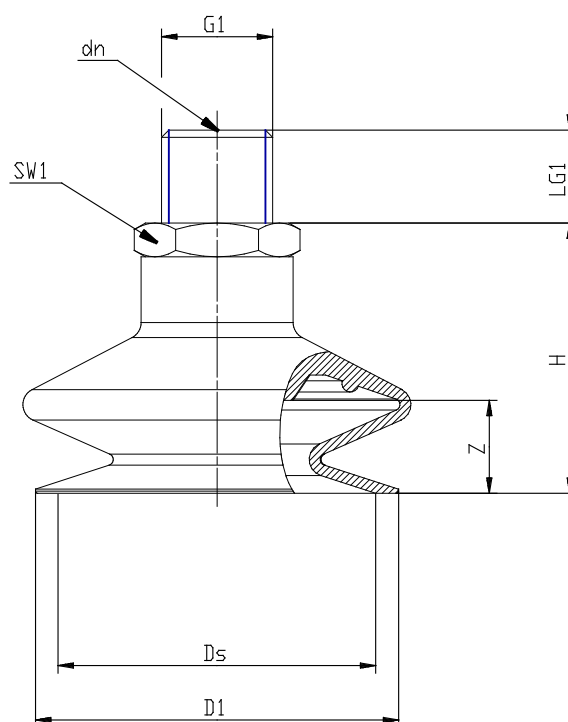

Series VTCL bellows suction pads - Series VTCL (1,5 folds)

Product code: VTCL-200S-M5M

Datasheet creation date: 10/03/2025 12:24

Check the most updated document online [click here](#)

TECHNICAL DATA

Series	VTCL
Materials	S = Silicone
Thread size (mm)	M5
Thread type	M = male

Series VTCL bellows suction pads - Series VTCL (1,5 folds)

Product code: VTCL-200S-M5M

DIMENSIONS

D1 (mm)	18.3
DN (mm)	2.5
DS (mm)	18.1
G1	M5M
H (mm)	20.5
LG1 (mm)	4.5
SW1 (mm)	7
Z (mm)	5.0
Suction pad	VTCL-200*
Nipple	NPV-D-M5-M