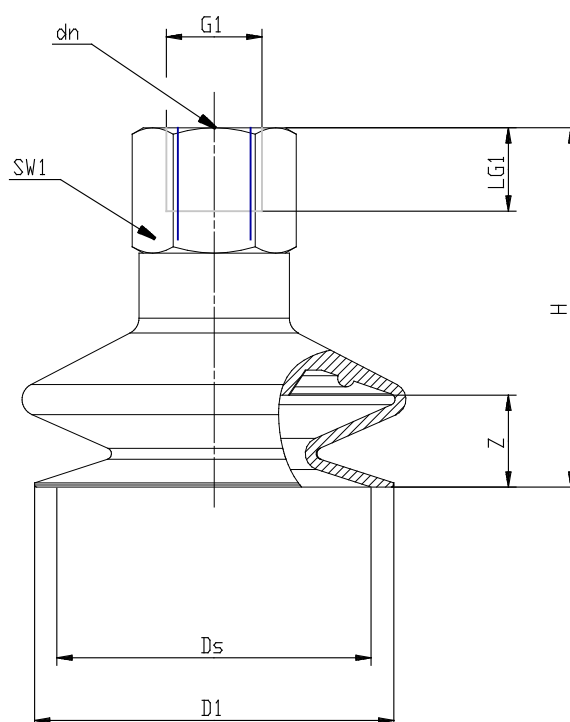

Series VTCL bellows suction pads - Series VTCL (1,5 folds)

Product code: VTCL-250N-1/8F

Datasheet creation date: 10/03/2025 12:23

Check the most updated document online [click here](#)

TECHNICAL DATA

Series	VTCL
Materials	N = NBR
Thread size (mm)	G1/8
Thread type	F = female

Series VTCL bellows suction pads - Series VTCL (1,5 folds)

Product code: VTCL-250N-1/8F

DIMENSIONS

D1 (mm)	23.7
DN (mm)	3.5
DS (mm)	22.5
G1	G1/8 F
H (mm)	35.0
LG1 (mm)	8.5
SW1 (mm)	14
Z (mm)	12.0
Suction pad	VTCL-250*
Nipple	NPV-R-1/8-F